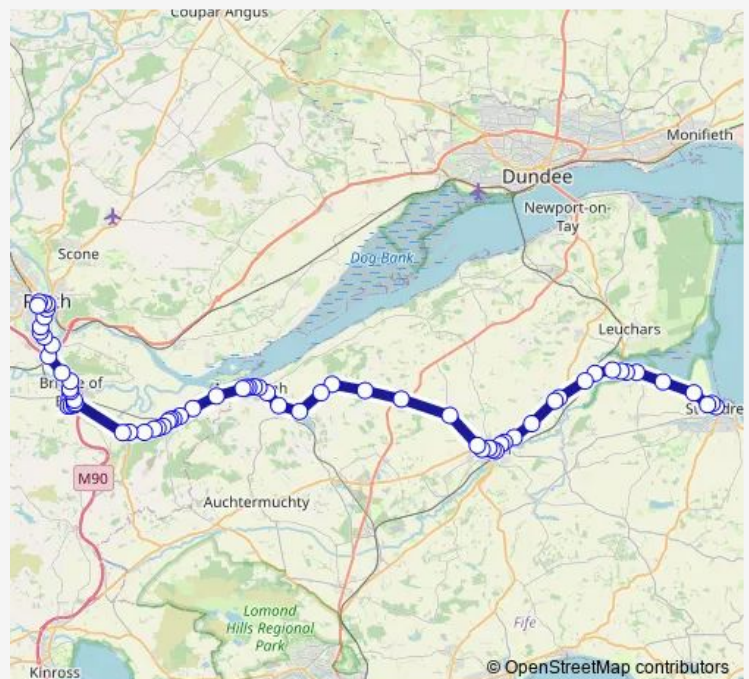

Crossgate

Provost Wynd

West Port

Route schedule

Bus Station — Muirend Avenue

Monday 07:08

Tuesday 07:08

Wednesday 07:08

Thursday 07:08

Friday 07:08

Saturday —

Sunday —

Route info

Direction: Bus Station

Stops: 73

Trip Duration: 1 hour 30 min