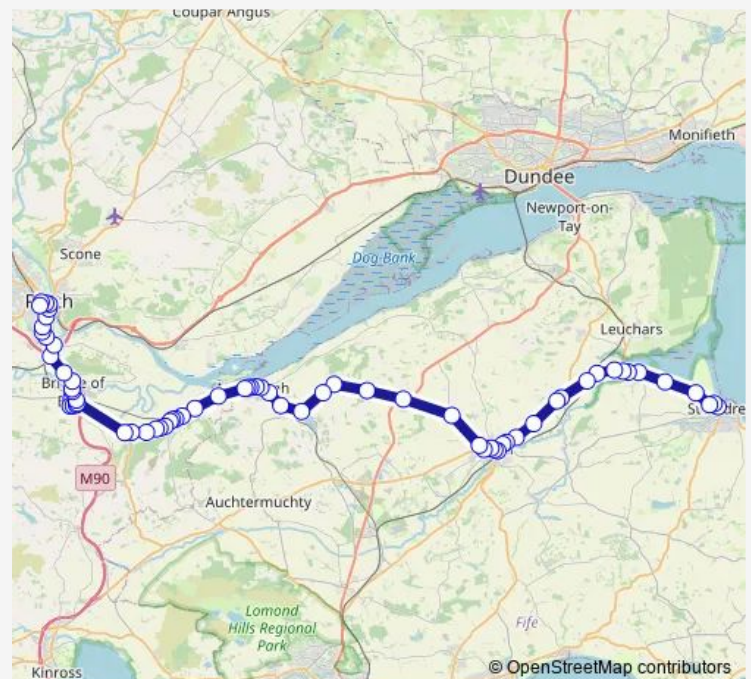

Crossgate

Provost Wynd

West Port

Route schedule

Bus Station — Muirend Avenue

Monday 07:08

Tuesday 07:08

Wednesday 07:08

Thursday 07:08

Friday 07:08

Saturday —

Sunday —

Route info

Direction: Bus Station

Stops: 73

Trip Duration: 1 hour 30 min