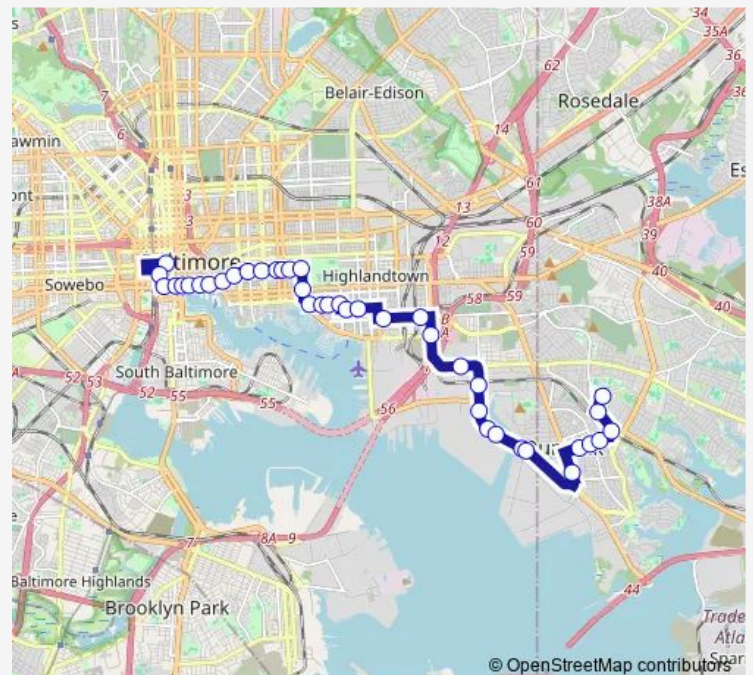

### Route schedule

Fayette ST Plaza wb — Ccbc Dundalk Parking LOT 2

Monday	02:31-00:30 <sup>+1</sup>
Tuesday	02:31-00:30 <sup>+1</sup>
Wednesday	02:31-00:30 <sup>+1</sup>
Thursday	02:31-00:30 <sup>+1</sup>
Friday	02:31-00:30 <sup>+1</sup>
Saturday	02:26-23:05
Sunday	02:05-23:05

### Route info

Direction: Fayette ST Plaza wb

Stops: 40

Trip Duration: 0 hour 40 min

65 — Downtown - Dundalk

Hudson & Potomac eb

Hudson & East eb

O'Donnell St & Dean St

Dundalk Marine Terminal

Dundalk Ave & Dunhill Rd

Dunmanway & Dunran RD eb

Dunmanway & Liberty Pkwy eb

Dunmanway & Yorkway eb

Sollers Point RD & Merritt Ave

Ccbc Dundalk Entrance nb

Ccbc Dundalk Parking LOT 2

## Route info

Direction: Ccbc Dundalk Parking LOT 2

Stops: 39

Trip Duration: 0 hour 36 min

Patterson Park AVE & Pratt ST nb

Lombard ST & Collington AVE wb

Lombard St & Washington St

Lombard ST & Wolfe ST wb