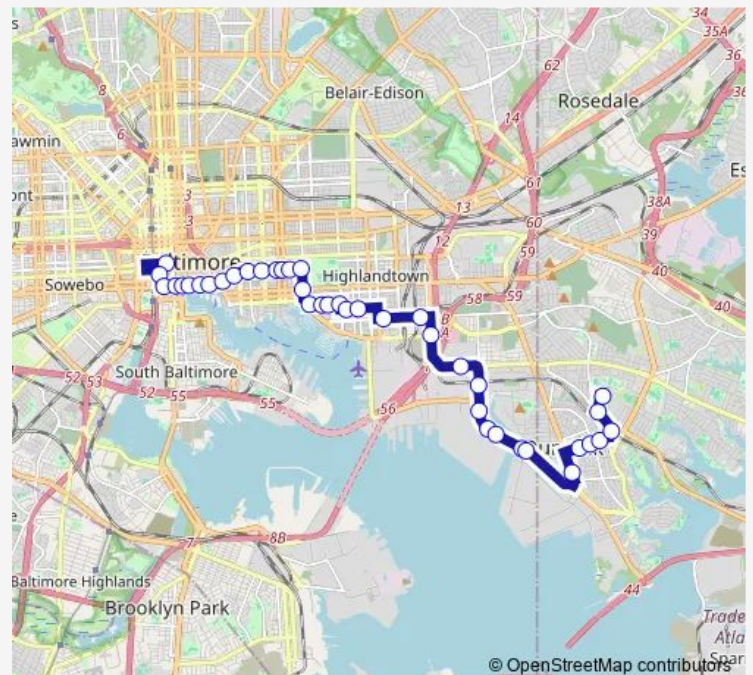

### Route schedule

Fayette ST Plaza wb — Ccbc Dundalk Parking LOT 2

Monday	03:55-00:30 <sup>+1</sup>
Tuesday	03:55-00:30 <sup>+1</sup>
Wednesday	03:55-00:30 <sup>+1</sup>
Thursday	03:55-00:30 <sup>+1</sup>
Friday	03:55-00:30 <sup>+1</sup>
Saturday	03:45-23:05
Sunday	03:45-23:05

### Route info

Direction: Fayette ST Plaza wb

Stops: 40

Trip Duration: 0 hour 41 min

65 — Downtown - Dundalk

Hudson & Potomac eb

Hudson & East eb

O'Donnell St & Dean St

Dundalk Marine Terminal

Dundalk Ave & Dunhill Rd

Dunmanway & Dunran RD eb

Dunmanway & Liberty Pkwy eb

Dunmanway & Yorkway eb

Sollers Point RD & Merritt Ave

Ccbc Dundalk Entrance nb

Ccbc Dundalk Parking LOT 2

## Route info

Direction: Ccbc Dundalk Parking LOT 2

Stops: 39

Trip Duration: 0 hour 34 min

Patterson Park AVE & Pratt ST nb

Lombard ST & Collington AVE wb

Lombard St & Washington St

Lombard ST & Wolfe ST wb