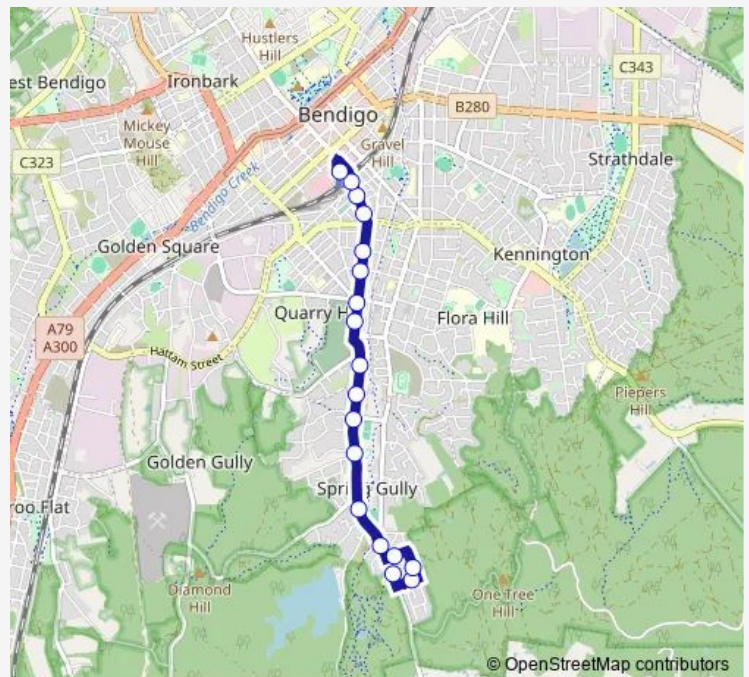

Station Lane/Mitchell St (Quarry Hill)

Bendigo Station/Railway PI (Bendigo)

**Route schedule**

Bendigo Ret Village/Mandurang Rd (Spring Gully) — Bendigo Station/Railway PI (Bendigo)

Monday	06:30-19:32
Tuesday	06:30-19:31
Wednesday	06:30-19:31
Thursday	06:30-19:31
Friday	06:30-19:31
Saturday	08:32-19:32
Sunday	—

**Route info**

Direction: Bendigo Ret Village/Mandurang Rd (Spring Gully)

Stops: 18

Trip Duration: 0 hour 12 min

65 — Spring Gully - Bendigo Station Via Carpenter St

## Direction

Bendigo Station/Railway Pl (Bendigo) — Bendigo Ret Village/Mandurang Rd (Spring Gully)

18 stops

[Open route schedule](#)

Bendigo Station/Railway Pl (Bendigo)

Mclaren St/Mitchell St (Bendigo)

Galvin St/Mitchell St (Bendigo)