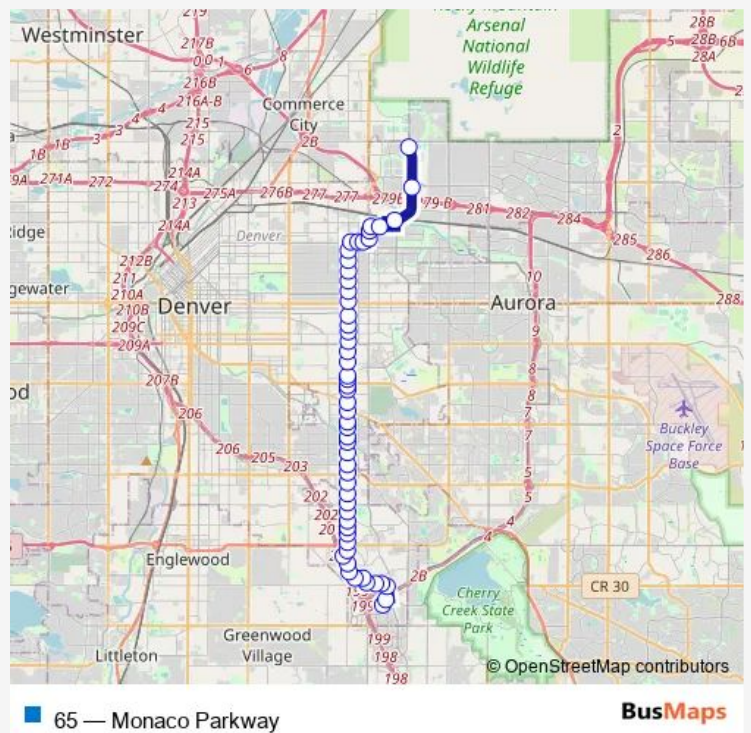

# Bus 65 Monaco Parkway

[Go to website](#)

**Direction**  
 Central Park Blvd & 54th Ave — S Ulster St & Tufts Ave (Nb)  
 59 stops  
[Open route schedule](#)

- Central Park Blvd & 54th Ave
- Central Park Blvd & Northfield Blvd
- Central Park Blvd & 46th Pl
- Central Park Station Gate A3
- 36th Ave & Syracuse St
- 36th Ave & Quebec St
- Quebec St & 36th Ave
- Quebec St & 35th Ave
- MLK Blvd & Pontiac St
- MLK Blvd & Oneida St
- Monaco Pkwy & MLK Blvd
- Monaco Pkwy & 29th Ave
- Monaco Pkwy & 26th Ave
- Monaco Pkwy & 23rd Ave
- Monaco Pkwy & Montview Blvd
- Monaco Pkwy & 17th Ave
- Monaco Pkwy & Colfax Ave
- Monaco Pkwy & 14th Ave
- Monaco Pkwy & 12th Ave
- Monaco Pkwy & 10th Ave
- Monaco Pkwy & 8th Ave

**Route schedule**

Central Park Blvd & 54th Ave — S Ulster St & Tufts Ave (Nb)

Monday	04:50-23:50
Tuesday	04:50-23:50
Wednesday	04:50-23:50
Thursday	04:50-23:50
Friday	04:50-23:50
Saturday	05:55-22:55
Sunday	04:43-22:43

**Route info**

Direction: Central Park Blvd & 54th Ave  
 Stops: 59  
 Trip Duration: 1 hour 4 min

Monaco Pkwy & 6th Ave

Monaco Pkwy & 4th Ave

Monaco Pkwy & 1st Ave

S Monaco Pkwy & Cedar Ave

S Monaco Pkwy & Alameda Ave

S Monaco Pkwy & Virginia Ave

S Monaco Pkwy & Exposition Ave

S Monaco Pkwy & Leetsdale Dr

S Monaco Pkwy & Kentucky Ave

S Monaco Pkwy & Mississippi Ave

S Monaco Pkwy & Arizona Ave

S Monaco Pkwy & Cherry Crk Dr