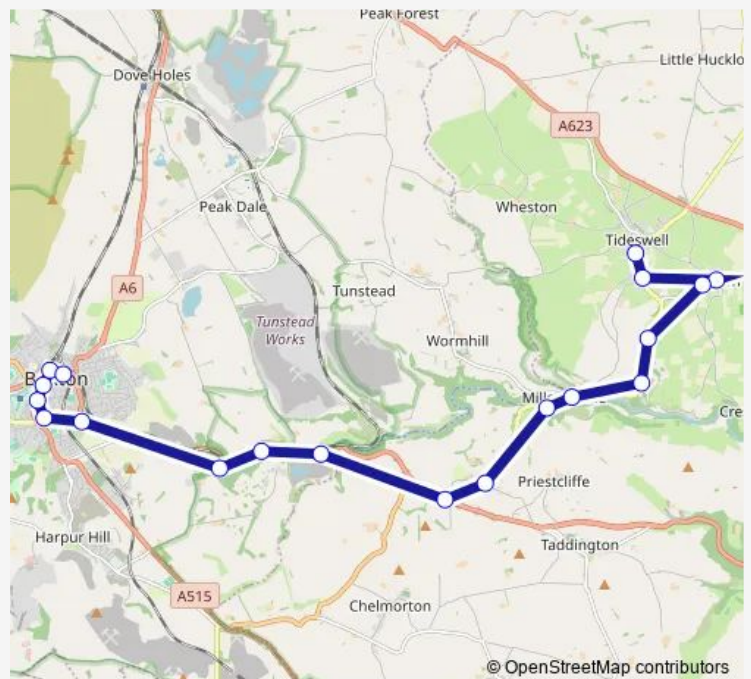

Sylvan Park

Route schedule

Fountain Square — Sylvan Park

Monday 08:37-19:07

Tuesday 08:37-19:07

Wednesday 08:37-19:07

Thursday 08:37-19:07

Friday 08:37-19:07

Saturday 08:37-18:59

Sunday 08:30-18:41

Route info

Direction: Fountain Square

Stops: 19

Trip Duration: 0 hour 28 min

65 — Buxton - Tideswell

Direction

Sylvan Park — Fountain Square

19 stops

[Open route schedule](#)

Sylvan Park

Railway Station

Terrace Road

Market Place

War Memorial

Monday	06:49-17:34
Tuesday	06:49-17:34
Wednesday	06:49-17:34
Thursday	06:49-17:34
Friday	06:49-17:34
Saturday	06:59-17:34
Sunday	08:11-17:23

Route info

Direction: Sylvan Park

Stops: 19

Trip Duration: 0 hour 30 min