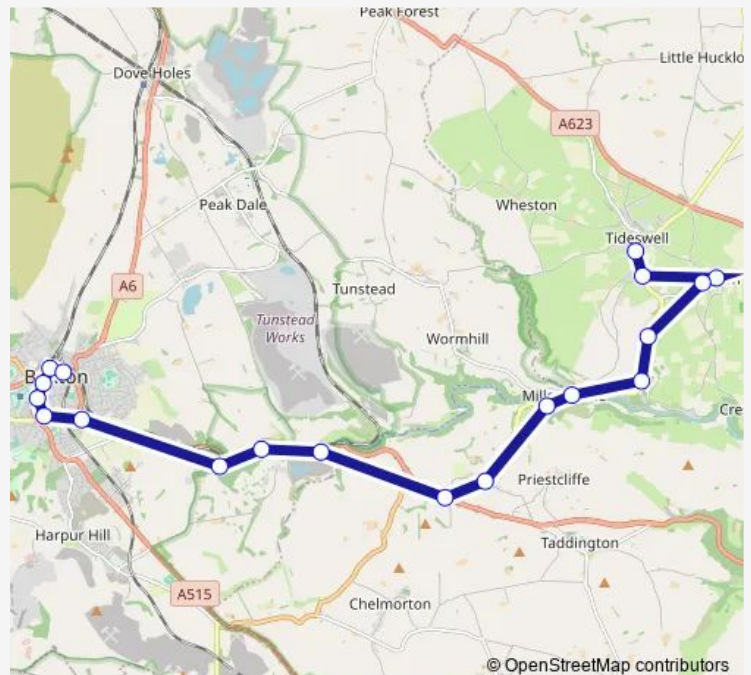

Pig Tor

Morrisons

War Memorial

Market Place

Terrace Road

Railway Station

Sylvan Park

### Route schedule

Fountain Square — Sylvan Park

Monday 08:37-19:07

Tuesday 08:37-19:07

Wednesday 08:37-19:07

Thursday 08:37-19:07

Friday 08:37-19:07

Saturday 08:37-18:59

### Route info

Direction: Fountain Square

Stops: 19

Trip Duration: 0 hour 29 min

■ 65 — Buxton - Tideswell (Chesterfield)