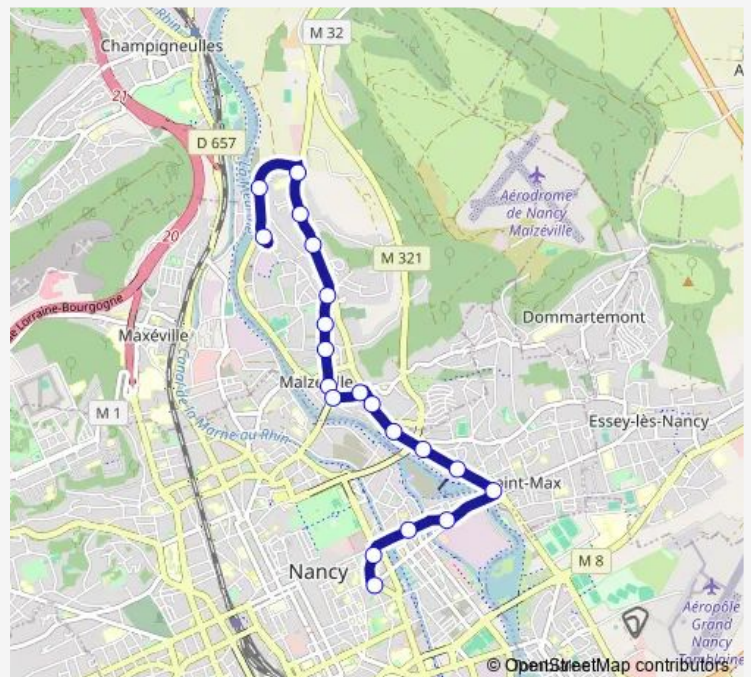

Sainte-Catherine

Division de Fer

Route schedule

Malzéville Margeville — Division de Fer

Monday 07:17

Tuesday 07:17

Wednesday 07:17

Thursday 07:17

Friday 07:17

Saturday —

Sunday —

Route info

Direction: Malzéville Margeville

Stops: 20

Trip Duration: 0 hour 26 min

65 — Malzéville Margeville <>Nancy Division de Fer