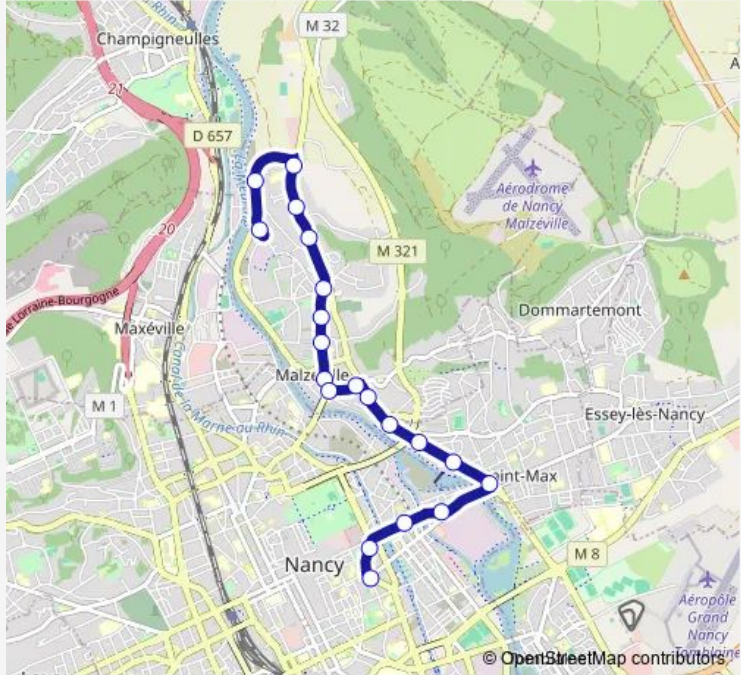

Bus 65 Malzéville Margeville <>Nancy Division de Fer

[Go to website](#)

Direction
 Malzéville Margeville — Division de Fer
 20 stops
[Open route schedule](#)

- Malzéville Margeville
- Le Bourgarel
- Verlaine
- Longefond
- Pavillon
- Croix de Mission
- Passerelle
- Ecole Paul Bert
- Orme
- Sadi Carnot
- Barrès
- Grosses Terres
- Alexandre 1er
- Jacques Cartier
- Blaison - Parc
- Gérard Barrois
- Cristalleries
- Saint-Georges
- Sainte-Catherine
- Division de Fer

Route schedule
 Malzéville Margeville — Division de Fer

Monday	07:17
Tuesday	07:17
Wednesday	07:17
Thursday	07:17
Friday	07:17
Saturday	—
Sunday	—

Route info
 Direction: Malzéville Margeville
 Stops: 20
 Trip Duration: 0 hour 26 min

65 — Malzéville Margeville <>Nancy Division de Fer **BusMaps**

65 Bus time schedules and route maps are available in an offline PDF at busmaps.com. Use the busmaps.com website to see live bus times, train schedule or subway schedule, and step-by-step directions for all public transit in Nancy

The schedule is provided in the local timezone. Times with "(+1)" indicate departures on the next day.

PDF file created on 2025-02-26

2024 BusMaps.com - All Rights Reserved