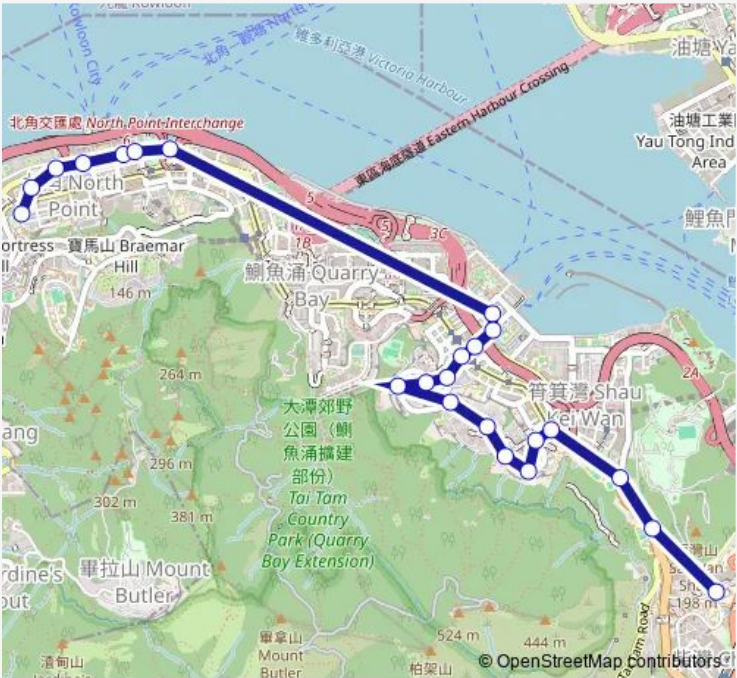

23 stops

[Open route schedule](#)

- FORT STREET, NEAR CHEUNG HONG STREET
- NORTH POINT ROAD, NEAR CHUN YEUNG STREET
- NO. 55 JAVA ROAD
- JAVA ROAD, OUTSIDE JAVA ROAD MARKET COMPLEX
- NO.125 JAVA ROAD
- JAVA ROAD, NEAR TIN CHIU STREET
- NO.191 JAVA ROAD
- LEI KING ROAD
- TAI ON STREET, OUTSIDE MUN SANG COLLEGE
- NO.12 TAI ON STREET
- SHING ON STREET
- YIU Hung Road, Opposite Hing Tung Shopping Centre
- YIU HING ROAD, OUTSIDE TUNG HEI COURT MULTI-STOREY CAR PARK
- YIU HING ROAD, OUTSIDE KING HEI HOUSE
- YIU HING ROAD, OPPOSITE YIU WAH HOUSE
- YIU HING ROAD, OUTSIDE YIU FUNG HOUSE
- YIU HING ROAD, OUTSIDE YIU HING HOUSE
- YIU HING ROAD, OUTSIDE YIU KWAI HOUSE

Route schedule

FORT STREET, NEAR CHEUNG HONG STREET —
 PAMELA YOUDE NETHERSOLE EASTERN HOSPITAL,
 OUTSIDE MAIN BLOCK

Monday	06:00-23:00
Tuesday	06:00-23:00
Wednesday	06:00-23:00
Thursday	06:00-23:00
Friday	06:00-23:00
Saturday	06:00-23:00
Sunday	06:00-23:00

Route info

Direction: FORT STREET, NEAR CHEUNG HONG STREET

Stops: 23

Trip Duration: 0 hour 17 min

65 — Pamela Youde Nethersole Eastern Hospital - North Point (Fort Street) **BusMaps**

YIU HING ROAD, NEAR SMILING SHAU KEI WAN
PLAZA|YIU HING ROAD, OPPOSITE SMILING SHAU KEI
WAN PLAZA

Monday 06:00-23:00

Tuesday 06:00-23:00

Wednesday 06:00-23:00

Thursday 06:00-23:00

Friday 06:00-23:00

Saturday 06:00-23:00

Sunday 06:00-23:00

Route info