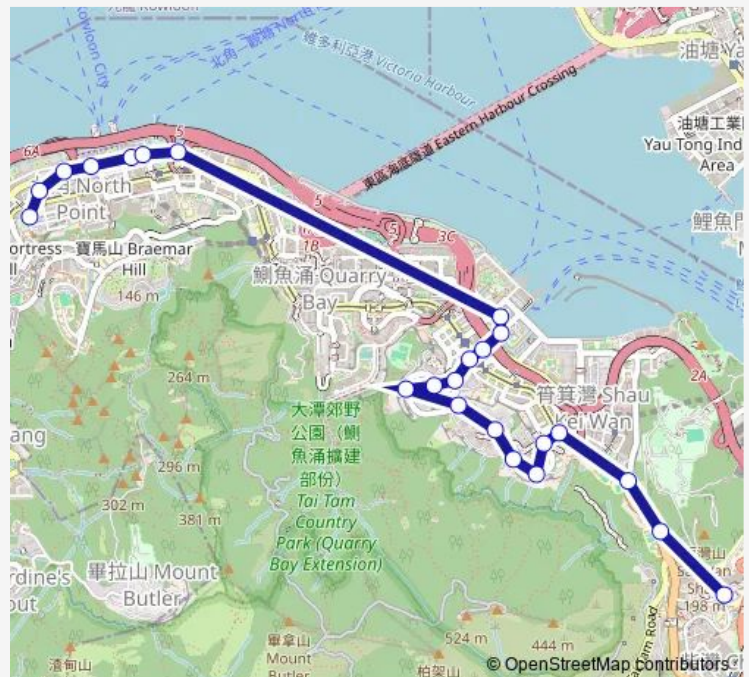

Route schedule

Fort Street, Near Cheung Hong Street — Pamela Youde Nethersole Eastern Hospital, Outside Main Block

Monday	06:00-23:00
Tuesday	06:00-23:00
Wednesday	06:00-23:00
Thursday	06:00-23:00
Friday	06:00-23:00
Saturday	06:00-23:00
Sunday	06:00-23:00

Route info

Direction: Fort Street, Near Cheung Hong Street

Stops: 23

Trip Duration: 0 hour 17 min

65 — Pamela Youde Nethersole Eastern Hospital - North Point (Fort Street) **BusMaps**

Shau KEI WAN Road, Outside Harmony Place

Chai WAN Road, Near Ming WAH DAI Ha

Chai WAN Road, Opposite Shau KEI WAN East Government Secondary School

Pamela Youde Nethersole Eastern Hospital, Outside Main Block

Direction

Pamela Youde Nethersole Eastern Hospital, Outside Main Block — Fort Street, Near Cheung Hong Street