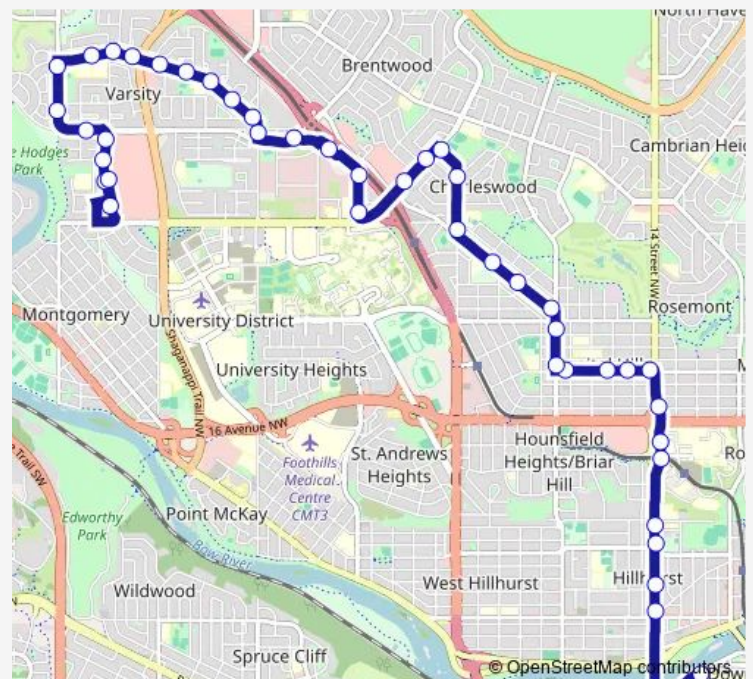

EB Varsity DR @ 41 ST Nw

EB Varsity DR @ 40 ST Nw

EB Varsity DR @ Vancouver CR Nw

SB 37 ST NW @ Varsity Dr

EB 40 AV NW @ 37 ST Nw

EB 40 AV NW @ 36 ST Nw

Brentwood LRT Station

SB 31 ST NW @ S. of Brentwood Station

EB 32 AV NW @ Campus Dr

NB Charleswood DR @ Brentwood BV Nw

NB Charleswood DR @ Chicoutimi DR Nw

Route schedule

NB 49 ST NW @ 34 AV Nw — WB 6 AV SW @ 11 ST Sw

Monday 05:03-23:12

Tuesday 05:03-23:12

Wednesday 05:03-23:12

Thursday 05:03-23:12

Friday 05:03-23:12

Saturday 06:37-22:40

Sunday 06:37-22:40

Route info

Direction: NB 49 ST NW @ 34 AV Nw

Stops: 43

Trip Duration: 0 hour 38 min

65 — Market Mall/Downtown West

SB 24 ST NW @ Chicoutimi Dr

SB 24 ST NW @ Charlebois Dr

EB Morley TR @ 24 ST Nw

EB Morley TR @ 23A ST Nw

EB Morley TR @ 22 ST Nw

EB Morley TR @ 26 AV Nw

SB 19 ST NW @ 24 AV Nw