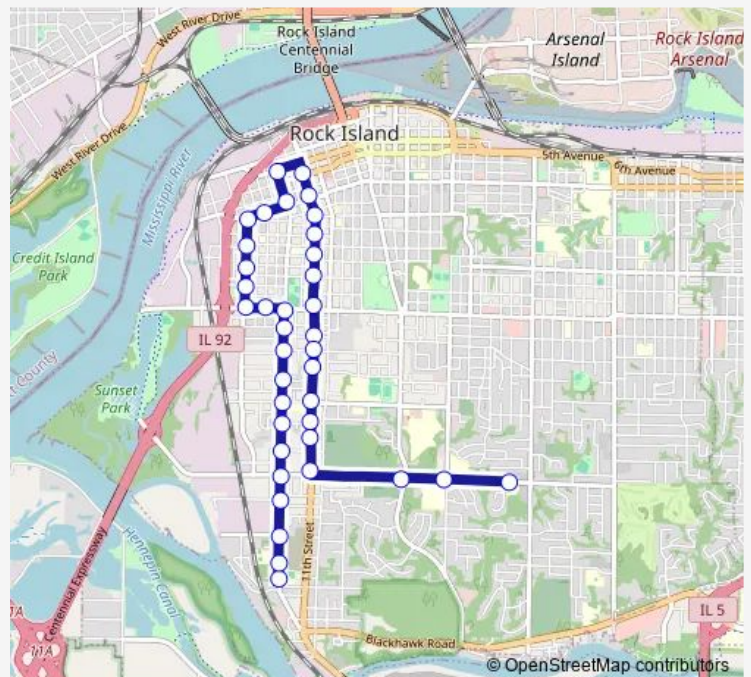

20 St & 6 Ave Shelter

20 St & 5 Ave

20 St & 4 Ave

Fort Armstrong

District

Route schedule

17 St & 25 Ave Shelter — District

Monday 15:35

Tuesday 15:35

Wednesday 15:35

Thursday 15:35

Friday 15:35

Saturday —

Sunday —

Route info

Direction: 17 St & 25 Ave Shelter

Stops: 15

Trip Duration: 0 hour 15 min

Direction

Edison Jr. High School — 5 St & 16 Ave Shelter

15 stops

[Open route schedule](#)

Edison Jr. High School

Earl Hanson School

Stops: 15

Trip Duration: 0 hour 8 min

Direction

5 St & 16 Ave Shelter — 17 St & 25 Ave Shelter

24 stops

[Open route schedule](#)

5 St & 16 Ave Shelter

5 St & 14 Ave