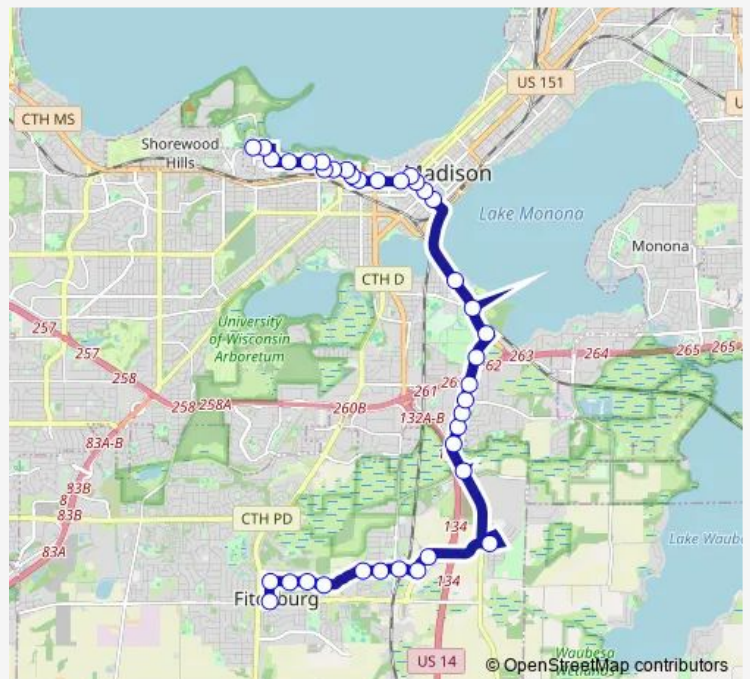

Bus 65 Route 65

[Go to website](#)

Direction
 Research Park at Lacy — Marsh at Lot 76
 38 stops
[Open route schedule](#)

- Research Park at Lacy
- Research Park at E Cheryl
- E Cheryl at Woods Hollow
- E Cheryl at Agrace
- E Cheryl at Fahey
- E Cheryl at Big Bluestem
- E Cheryl at Crinkle Root
- E Cheryl at No Oaks
- Lacy at E Cheryl
- Lacy at Central Park
- Lacy at Brassica
- Highway M M at Mccoy
- Rimrock at Anderberg
- Rimrock at Maloney
- Rimrock at Kent
- Rimrock at Moorland
- Rimrock at E Badger
- Rimrock at E Rusk
- John Nolen at Rimrock
- John Nolen at E Olin
- John Nolen at Lakeside

Route schedule

Research Park at Lacy — Marsh at Lot 76

Monday	06:10-17:01
Tuesday	06:10-17:01
Wednesday	06:10-17:01
Thursday	06:10-17:01
Friday	06:10-17:01
Saturday	—
Sunday	—

Route info

Direction: Research Park at Lacy
 Stops: 38
 Trip Duration: 0 hour 38 min

65 — Route 65

S Broom at W Doty

N Broom at W Washington

N Broom at W Dayton

N Broom at W Gorham

University at N Bassett

University at East Campus

University at N Mills

Route info

Direction: Marsh at Lot 76

Stops: 41

Trip Duration: 0 hour 38 min

Rimrock at Maloney

Rimrock at Anderberg

Highway M M at Mccoy

Lacy at Brassica