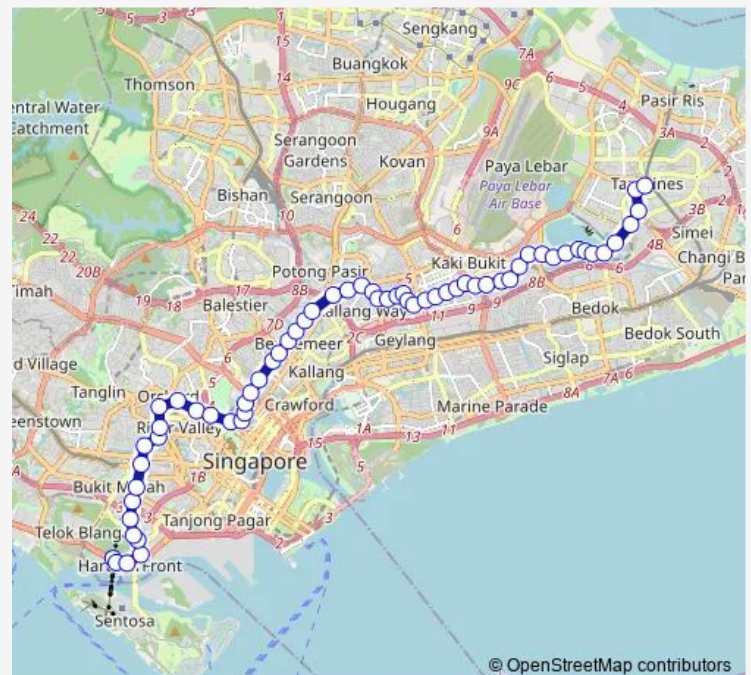

Sch of the Arts

Peace Ctr

Selegie Ctr

Route schedule

Harbourfront Int — Tampines Int

Monday 05:30

Tuesday 05:30

Wednesday 05:30

Thursday 05:30

Friday 05:30

Saturday 05:30

Sunday 05:30

Route info

Direction: Harbourfront Int

Stops: 62

Trip Duration: 1 hour 37 min

65

BusMaps

Tekka Ctr

Broadway Hotel

Aft Farrer Pk Stn Exit G

Sri Vadapathira K Tp

Kwong Wai Shiu Hosp

Boon Keng Stn/Blk 102