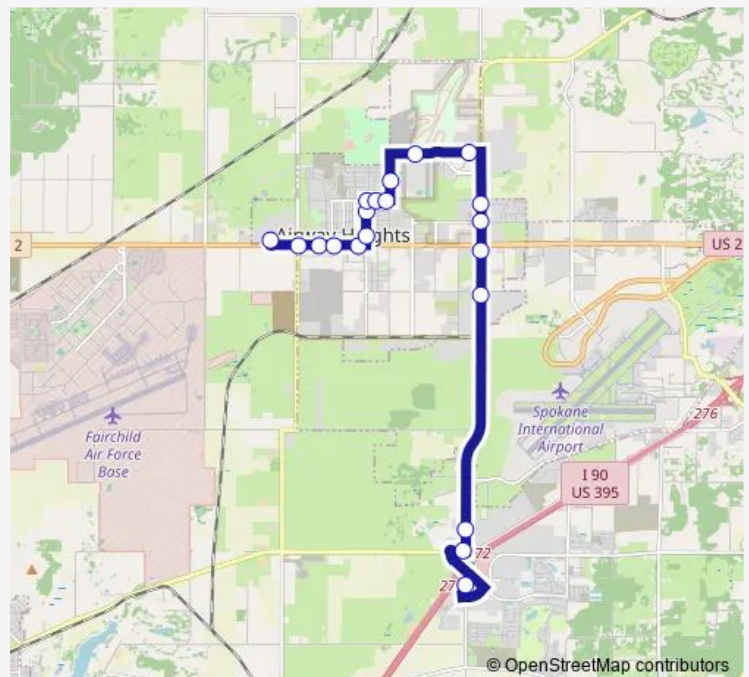

Russell @ 6th

6th @ Campbell

6th @ Lawson

Lawson @ 8th

Lawson @ 12th

Hwy 2 @ Lawson

Hwy 2 @ Lundstrom

Hwy 2 @ West St

Hwy 2 @ Craig

Hwy 2 @ Spokane Tribe Casino

Route schedule

West Plains TC Bay 3 — Hwy 2 @ Spokane Tribe Casino

Monday 05:42-22:03

Tuesday 05:42-22:03

Wednesday 05:42-22:03

Thursday 05:42-22:03

Friday 05:42-22:03

Saturday 07:03-22:03

Sunday 08:03-19:03

Route info

Direction: West Plains TC Bay 3

Stops: 20

Trip Duration: 0 hour 22 min

65 — Hayford

Direction

Hwy 2 @ Spokane Tribe Casino — West Plains TC Bay 4

20 stops

[Open route schedule](#)

Hwy 2 @ Spokane Tribe Casino

Hwy 2 @ Craig

Hwy 2 @ West St

Hwy 2 @ Ziegler