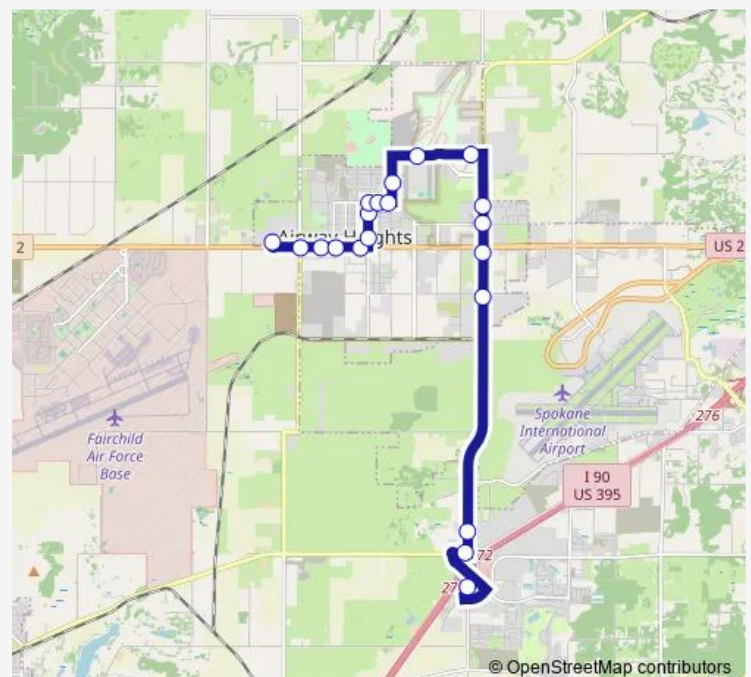

Hwy 2 @ Craig

Hwy 2 @ Spokane Tribe Casino

Route schedule

West Plains TC Bay 3 — Hwy 2 @ Spokane Tribe Casino

Monday 05:42-22:03

Tuesday 05:42-22:03

Wednesday 05:42-22:03

Thursday 05:42-22:03

Friday 05:42-22:03

Saturday 07:03-22:03

Sunday 08:03-19:03

Route info

Direction: West Plains TC Bay 3

Stops: 20

Trip Duration: 0 hour 22 min

65 — Hayford

Direction

Hwy 2 @ Spokane Tribe Casino — West Plains TC Bay 4

20 stops

[Open route schedule](#)

Hwy 2 @ Spokane Tribe Casino

Hwy 2 @ Craig

Hwy 2 @ West St

Hwy 2 @ Ziegler

Sunday 08:27-19:27

Route info

Direction: Hwy 2 @ Spokane Tribe Casino

Stops: 20

Trip Duration: 0 hour 22 min

Direction

Hwy 2 @ Spokane Tribe Casino — West Plains TC Bay 1

20 stops