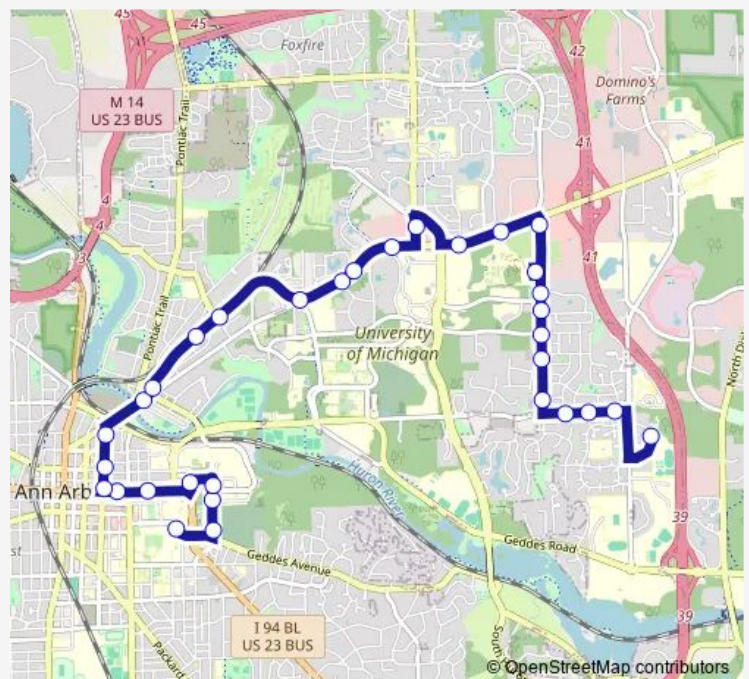

Direction

Geddes + Cctc — Greenhills School

32 stops

[Open route schedule](#)

Geddes + Cctc

Observatory + N University

Observatory + Washington H

Observatory + E Medical Center Dr

Saturday —

Sunday —

Route info

Direction: Geddes + Cctc

Stops: 32

Trip Duration: 0 hour 37 min

65 — U-M - Downtown - Green

Green + Plymouth

Glazier Way + Earhart

Greenhills School

Direction

Greenhills School — Geddes + Cctc

31 stops

[Open route schedule](#)

Greenhills School

Glazier Way + Tremont

Route info

Direction: Greenhills School

Stops: 31

Trip Duration: 0 hour 37 min

S - Huron east of Ingalls

Ann + Zina Pitcher

W - Observatory at Ann

Observatory + Washington Hts