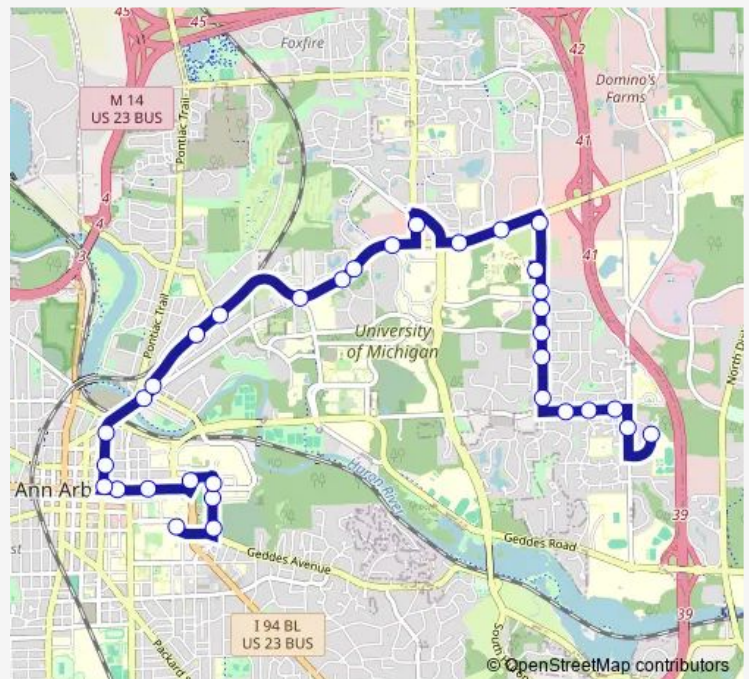

## Bus 65 U-M - Plymouth - Greenhills

[Go to website](#)

**Direction**  
 Geddes + Cctc — Greenhills School

33 stops

[Open route schedule](#)

- Geddes + Cctc
- Observatory + N University
- Observatory + Washington H
- Observatory + E Medical Center Dr
- Zina Pitcher S of Ann
- Huron + Ingalls
- Huron + State
- Division + Huron
- Division + Catherine
- Division + Detroit
- Broadway + Wall
- Broadway + Maiden Ln
- Plymouth Brookside Apts
- Plymouth + Jones
- Plymouth + Murfin
- Plymouth Rd + Bishop Rd.
- Plymouth Rd + Beal
- Plymouth + EPA lab
- Nixon + Plymouth
- Plymouth + Prairie
- Plymouth + Commonwealth

### Route schedule

Geddes + Cctc — Greenhills School

Monday	06:35-20:35
Tuesday	06:35-20:35
Wednesday	06:35-20:35
Thursday	06:35-20:35
Friday	06:35-20:35
Saturday	—
Sunday	—

### Route info

Direction: Geddes + Cctc

Stops: 33

Trip Duration: 0 hour 35 min

65 — U-M - Plymouth - Greenhills

Green + Plymouth

Green Rd Park n Ride

Green + Green Brier

## Route info

Direction: Greenhills School

Stops: 31

Trip Duration: 0 hour 39 min

S - Huron east of Ingalls

Ann + Zina Pitcher

W - Observatory at Ann

Observatory + Washington Hts