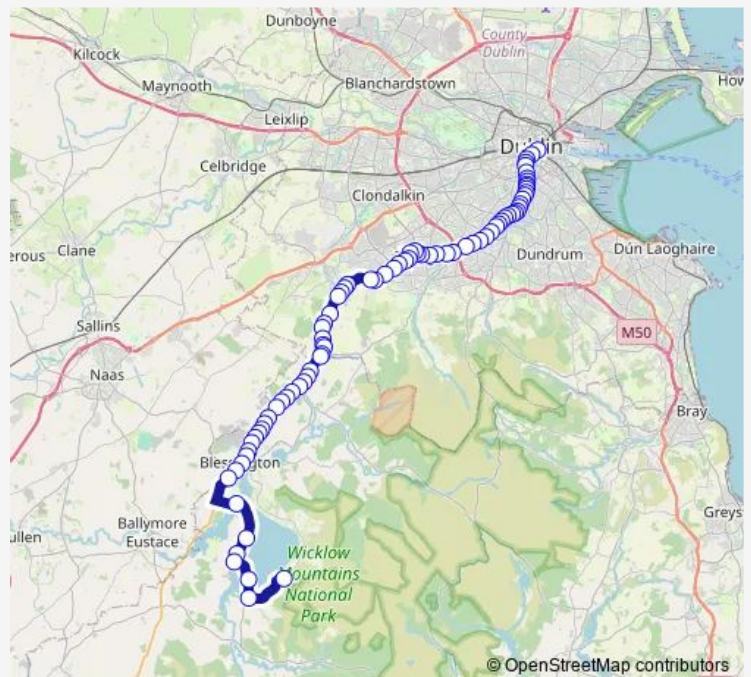

Bus 65 Poolbeg Street - Blessington/Ballymore

[Go to website](#)

Direction

Poolbeg Street — The School House

82 stops

[Open route schedule](#)

- Poolbeg Street
- College Green
- South Great George's Street
- Whitefriar Street
- Redmond's Hill
- Camden Street Lower
- South Richmond Street
- Rathmines Road Lower
- St Mary's College
- Military Road
- Rathmines
- Swan Centre
- Rathmines Garda Station
- Rathgar Place
- Frankfort Avenue
- Auburn Villas
- Rathgar Village
- Terenure Road East
- Brighton Road
- St Joseph's Bns
- Templeogue Road

Route schedule

Poolbeg Street — The School House

Monday	05:25-21:30
Tuesday	05:25-21:30
Wednesday	05:25-21:30
Thursday	05:25-21:30
Friday	05:25-21:30
Saturday	07:00-23:15
Sunday	08:00-23:15

Route info

Direction: Poolbeg Street

Stops: 82

Trip Duration: 1 hour 17 min

65 — Poolbeg Street - Blessington/Ballymore