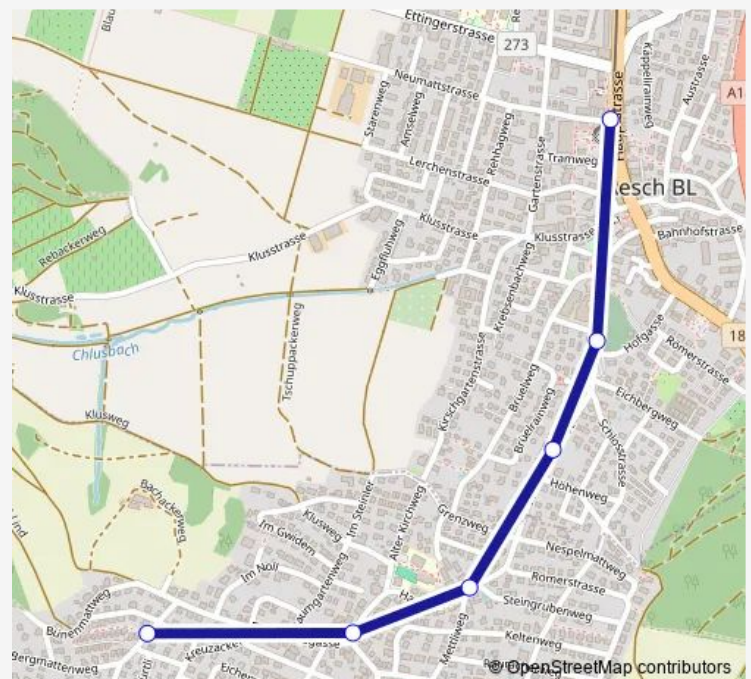

### Route schedule

Pfeffingen, Bergmattenweg — Aesch BL, Dorf

Monday	24:08-01:08 <sup>+1</sup>
Tuesday	24:08-01:08 <sup>+1</sup>
Wednesday	24:08-01:08 <sup>+1</sup>
Thursday	24:08-01:08 <sup>+1</sup>
Friday	24:08-01:08 <sup>+1</sup>
Saturday	24:08-01:08 <sup>+1</sup>
Sunday	24:08 <sup>+1</sup>

### Route info

Direction: Pfeffingen, Bergmattenweg

Stops: 6

Trip Duration: 0 hour 7 min

## Direction

Aesch BL, Dorf — Pfeffingen, Bergmattenweg

6 stops

[Open route schedule](#)

Aesch BL, Dorf

Aesch BL, Alterszentrum

Aesch BL, Höhenweg

Pfeffingen, Bellevue

## Route info

Direction: Aesch BL, Dorf

Stops: 6

Trip Duration: 0 hour 6 min