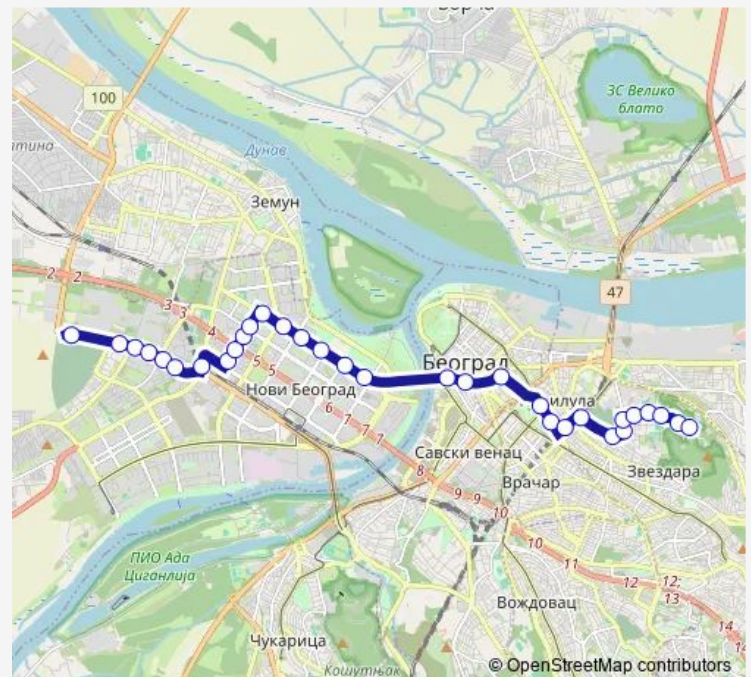

Zeleni Venac

Makedonska

Palilulska Pijaca

Route schedule

Novo Bežanijsko Groblje — Zvezdara 2

Monday 04:30-24:00

Tuesday 04:30-24:00

Wednesday 04:30-24:00

Thursday 04:30-24:00

Friday 04:30-24:00

Saturday 04:30-24:00

Sunday 04:30-24:00

Route info

Direction: Novo Bežanijsko Groblje

Stops: 32

Trip Duration: 0 hour 50 min

Autoput

Narodnih Heroja

Route schedule

Zvezdara 2 — Novo Bežanijsko Groblje

Monday 04:05-23:15

Tuesday 04:05-23:15

Wednesday 04:05-23:15

Thursday 04:05-23:15

Friday 04:05-23:15

Saturday 04:15-23:15

Sunday 04:15-23:15

Route info

Direction: Zvezdara 2

Stops: 31

Trip Duration: 0 hour 52 min

Železnička Stanica Tošin Bunar