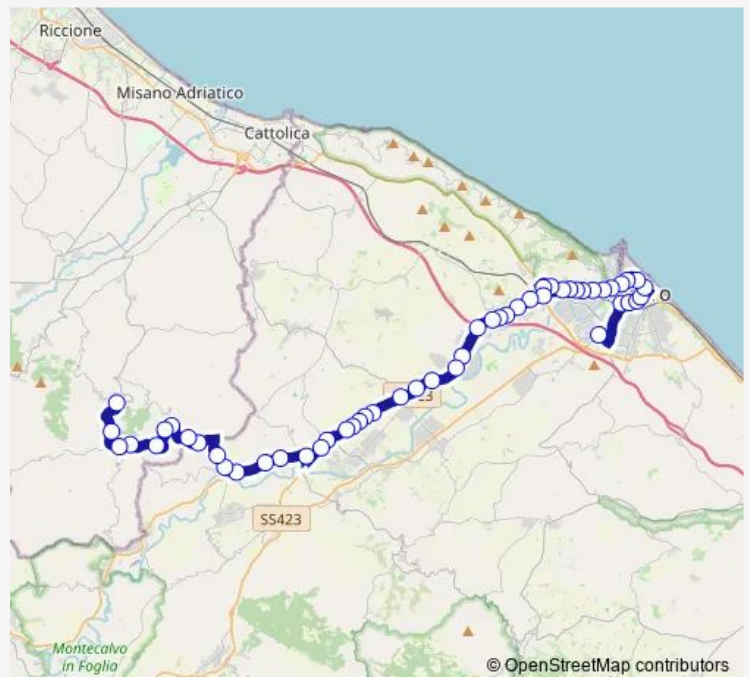

Montecchio (Pio La Torre)

Route schedule

Saludecio (Capolinea) — Montecchio (Pio La Torre)

Monday	13:10-19:25
Tuesday	13:10-19:25
Wednesday	13:10-19:25
Thursday	13:10-19:25
Friday	13:10-19:25
Saturday	13:10-19:25
Sunday	—

Route info

Direction: Saludecio (Capolinea)

Stops: 11

Trip Duration: 0 hour 30 min

65 — Montecchio-Saludecio

Direction

Saludecio (Capolinea) — Marconi (Padiglione)

7 stops

Sunday —

Route info

Direction: Saludecio (Capolinea)

Stops: 7

Trip Duration: 0 hour 20 min

Direction

Montecchio (Pio La Torre) — Saludecio (Capolinea)

11 stops