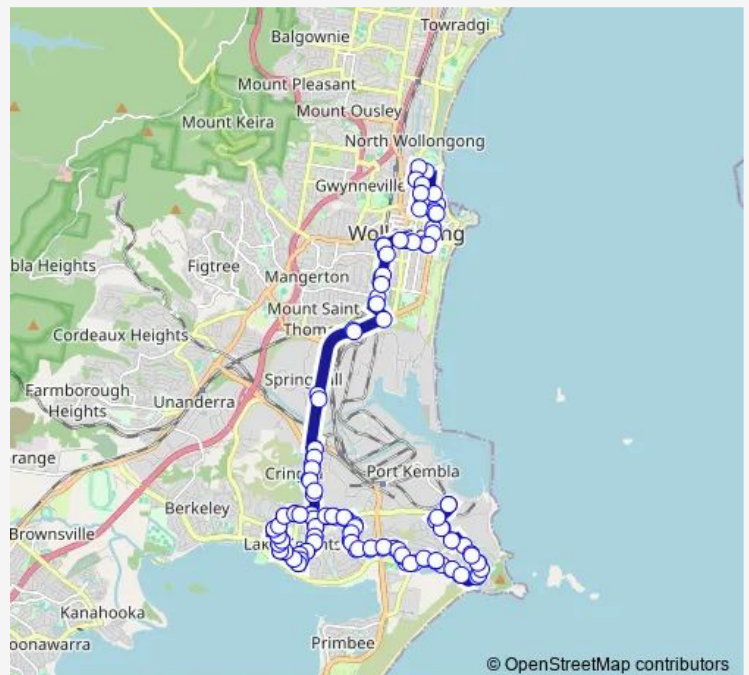

Bus 65 North Wollongong to Port Kembla (Loop Service)

[Go to website](#)

Direction

Port Kembla Station, Old Port Rd — Crown St Opp WIN Entertainment Centre

63 stops

[Open route schedule](#)

- Port Kembla Station, Old Port Rd
- Wentworth Rd Opp Jubilee Rd
- Wentworth St After Allan St
- Wentworth St Before Church St
- Military Rd At Marne St
- Military Rd At Quarry St
- Military Rd Opp King George V Park
- Port Kembla Swimming Pool, Cowper St
- Cowper St Opp Bardia Pkwy
- Cowper St Opp Third Av
- Cowper St Opp Fifth Av
- Cowper St At Parkes St
- Illawarra St After Cowper St
- Illawarra St Opp Parker St
- Wollongong Full Gospel Church, Shellharbour Rd
- Shellharbour Rd Before Cowper St
- Cowper St Opp Shellharbour Rd
- Warrawong Plaza, Cowper St
- Cowper St Before First Av South
- Port Kembla Hospital, Cowper St
- Third Av North After Greene St

Route schedule

Port Kembla Station, Old Port Rd — Crown St Opp WIN Entertainment Centre

Monday	—
Tuesday	—
Wednesday	—
Thursday	—
Friday	—
Saturday	19:20
Sunday	—

Route info

Direction: Port Kembla Station, Old Port Rd

Stops: 63

Trip Duration: 0 hour 45 min

65 — North Wollongong to Port Kembla (Loop Service) **BusMaps**

Third Av N Before Bruce Rd

Bruce Rd At Third Av

St Francis Assisi Primary, Flagstaff Rd

Flagstaff Rd At Cowper St