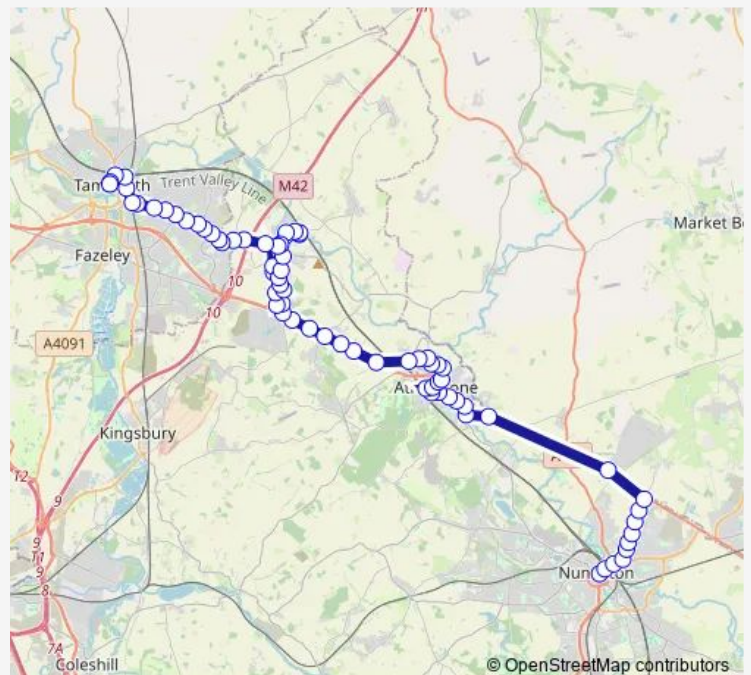

Bus Station

Long Street

Atherstone College

Route schedule

Bus Station — Corporation St

Monday 06:44-18:10

Tuesday 06:44-18:10

Wednesday 06:44-18:10

Thursday 06:44-18:10

Friday 06:44-18:10

Saturday 06:44-18:10

Sunday —

Route info

Direction: Bus Station

Stops: 72

Trip Duration: 1 hour 22 min