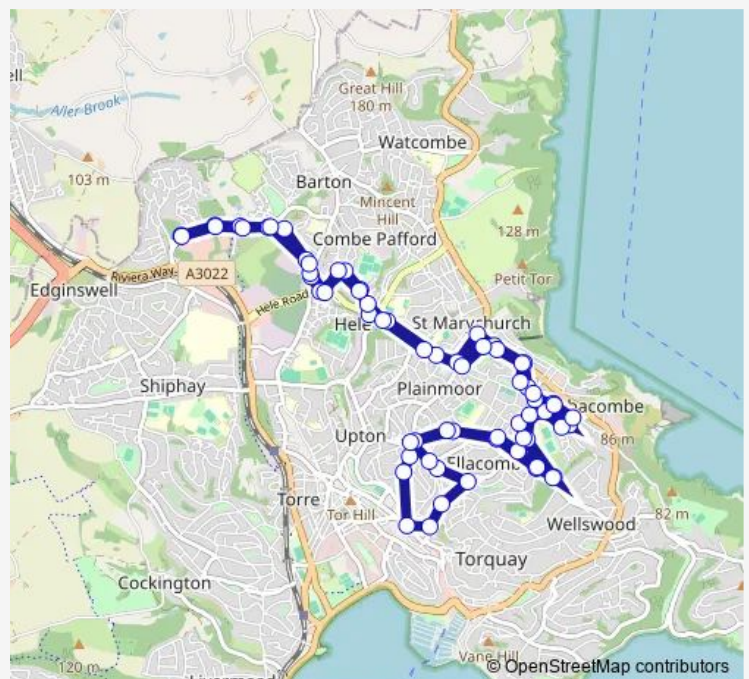

Bus 65 The Willows - Babbacombe - Torquay - Babbacombe - The Willows

[Go to website](#)

Direction

Browns Bridge Road — Nicholson Road

69 stops

[Open route schedule](#)

- Browns Bridge Road
- Browns Bridge Road
- Wren Park
- Cassiobury Way
- Barton Hill Way
- Barton Health Centre
- Harmsworth House
- Hele Cross
- Winchester Avenue
- Truro Avenue
- Hele Road
- Cuthbert Mayne School
- Homelands Primary School
- St Marychurch Road
- Chilcote Memorial
- Hampton Avenue
- Foxlands Apartments
- St Anne's Road
- Perinville Road
- Perinville Road
- Locks Hill

Route schedule

Browns Bridge Road — Nicholson Road

Monday	—
Tuesday	09:28-14:28
Wednesday	—
Thursday	09:28-14:28
Friday	—
Saturday	—
Sunday	—

Route info

Direction: Browns Bridge Road

Stops: 69

Trip Duration: 0 hour 46 min

65 — The Willows - Babbacombe - Torquay - Babbacombe - The Willows

Lyme View Road

Lyme View Road

All Saints Primary School Quinta Road

Warberry Copse

Congella Road

Hingston Road

Westlands School

Truro Avenue

Lichfield Avenue

Hele Cross

Dorchester Grove

Barton Health Centre

Cassiobury Way

Nightingale Close

Wren Park