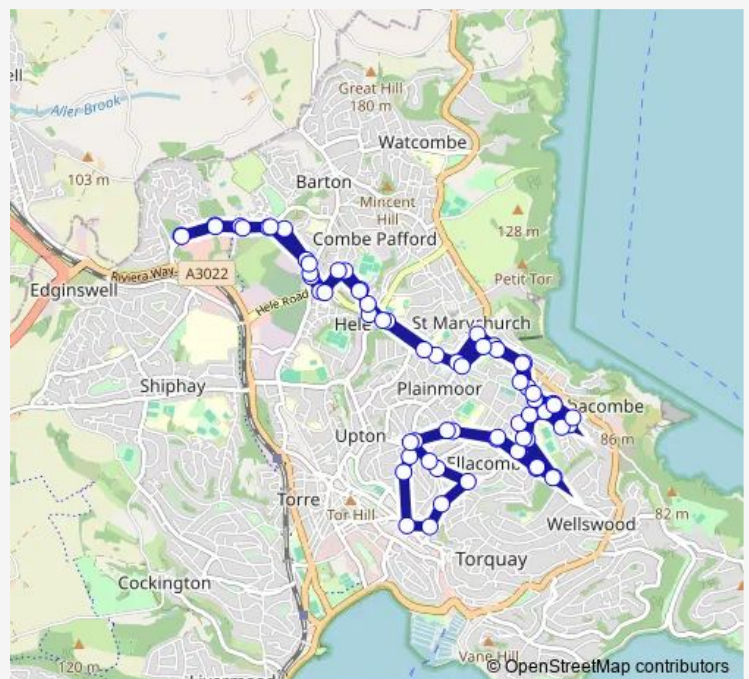

Bus 65 The Willows - Babbacombe - Torquay - Babbacombe - The Willows

[Go to website](#)

Direction

Browns Bridge Road — Nicholson Road

69 stops

[Open route schedule](#)

- Browns Bridge Road
- Browns Bridge Road
- Wren Park
- Cassiobury Way
- Barton Hill Way
- Barton Health Centre
- Harmsworth House
- Hele Cross
- Winchester Avenue
- Truro Avenue
- Hele Road
- Cuthbert Mayne School
- Homelands Primary School
- St Marychurch Road
- Chilcote Memorial
- Hampton Avenue
- Foxlands Apartments
- St Anne's Road
- Perinville Road
- Perinville Road
- Locks Hill

Route schedule

Browns Bridge Road — Nicholson Road

Monday	—
Tuesday	09:28-14:28
Wednesday	—
Thursday	09:28-14:28
Friday	—
Saturday	—
Sunday	—

Route info

Direction: Browns Bridge Road

Stops: 69

Trip Duration: 0 hour 46 min

65 — The Willows - Babbacombe - Torquay - Babbacombe - The Willows

Lyme View Road

Lyme View Road

All Saints Primary School Quinta Road

Warberry Copse

Congella Road

Hingston Road

Westlands School

Truro Avenue

Lichfield Avenue

Hele Cross

Dorchester Grove

Barton Health Centre

Cassiobury Way

Nightingale Close

Wren Park