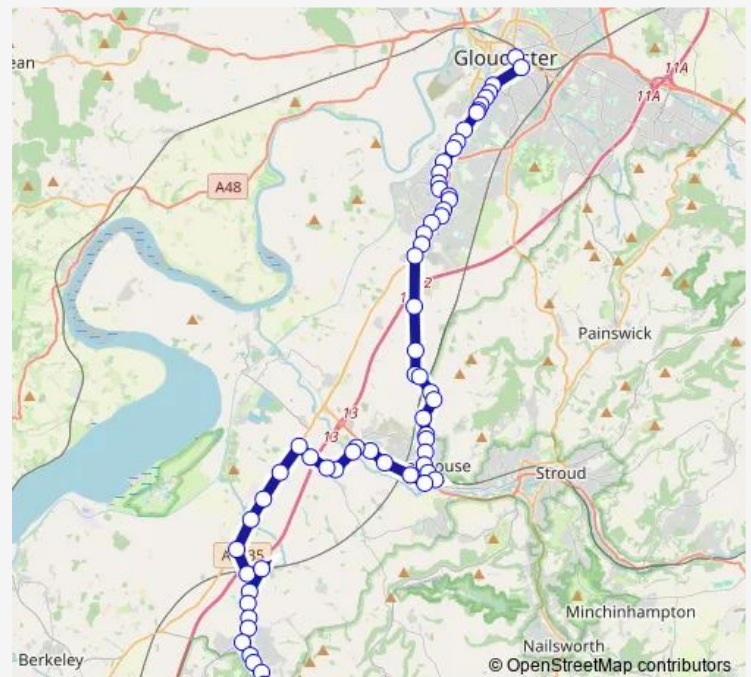

Thursday 07:40-18:40

Friday 07:40-18:40

Saturday 09:00-18:40

Sunday —

Route info

Direction: Transport Hub

Stops: 62

Trip Duration: 1 hour 28 min

■ 65 — Dursley - Gloucester

BusMaps

Bypass Bridge

Mobility Centre

Dobbies Haresfield

Haresfield Turn

Court Farms

The Shieling