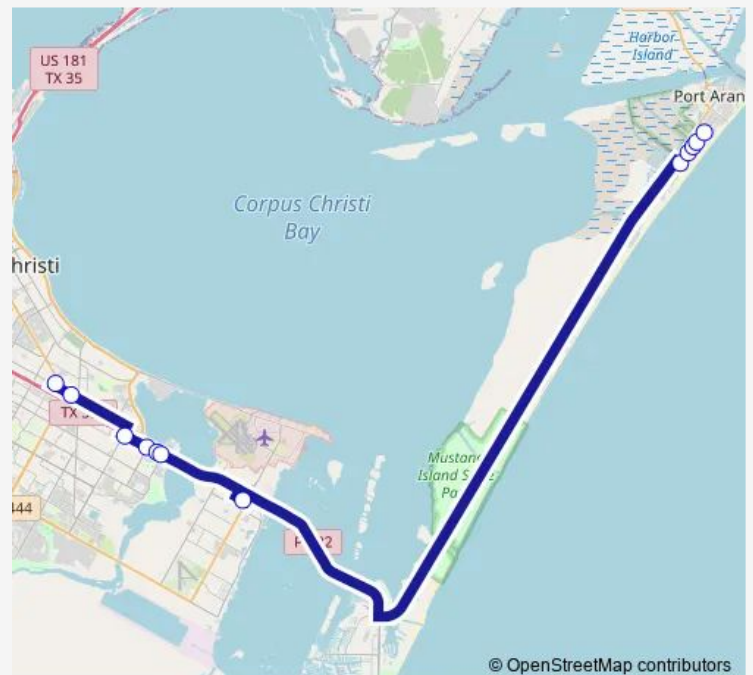

### Direction

Southside Station Bay E — 11th @ Sandcastle

12 stops

[Open route schedule](#)

Southside Station Bay E

855-Mcardle @ Sunrise Mall

297-Spid @ Rodd Field

694-Spid @ Ennis Joslin

### Route schedule

Southside Station Bay E — 11th @ Sandcastle

Monday 06:30-17:45

Tuesday 06:30-17:45

Wednesday 06:30-17:45

Thursday 06:30-17:45

Friday 06:30-17:45

Saturday 07:30-16:30

### Route info

Direction: Southside Station Bay E

Stops: 12

Trip Duration: 1 hour 5 min

© OpenStreetMap contributors

## Direction

11th @ Sandcastle — Southside Station Bay E

20 stops

[Open route schedule](#)

11th @ Sandcastle

1409-11th @ Ave J

1405-11th @ Holiday Inn

1410-Ave G @ 10th Street