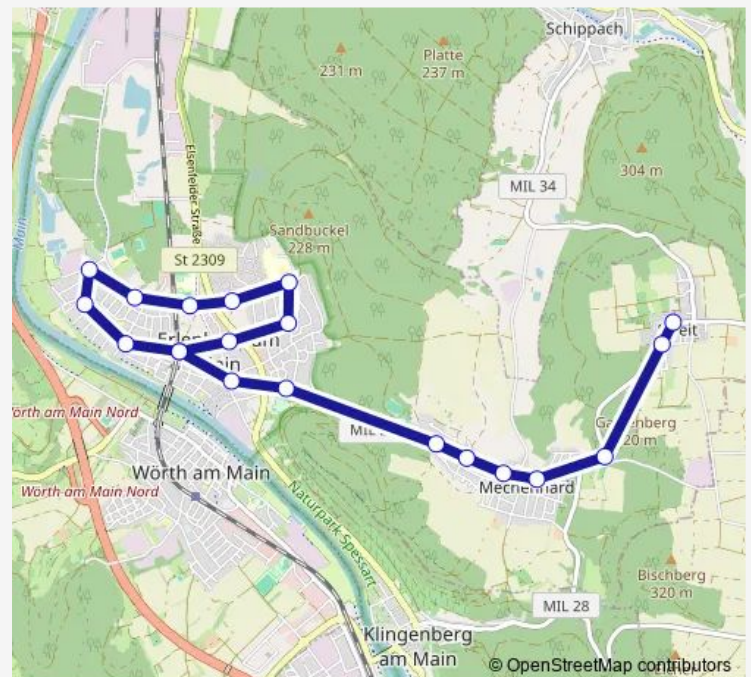

Direction

Elsenfeld, Schulzentrum — Streit, Streitberghalle

9 stops

[Open route schedule](#)

Elsenfeld, Schulzentrum

Erlenbach/M., Dr.-Vits-Schule

Mechenhard, Siedlung

Mechenhard, Zum Geyersberg

Tuesday 12:15-13:10

Wednesday 12:15-13:10

Thursday 12:15-13:10

Friday 12:15-13:10

Saturday —

Sunday —

Route info

Direction: Elsenfeld, Schulzentrum

Stops: 9

Trip Duration: 0 hour 11 min

Direction

Erlenbach/M., Schulzentrum — Streit, Streitberghalle

12 stops

[Open route schedule](#)

Erlenbach/M., Schulzentrum

Erlenbach (Main)

Friday 07:03

Saturday —

Sunday —

Route info

Direction: Streit, Mechenharder Str.

Stops: 7

Trip Duration: 0 hour 10 min

Direction