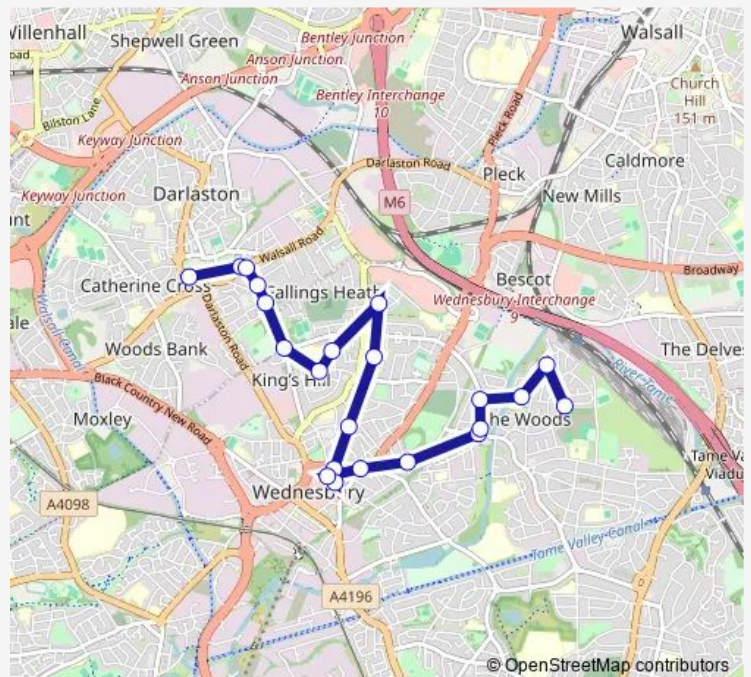

### Direction

Darlaston Asda — Somerset Crescent

22 stops

[Open route schedule](#)

- Darlaston Asda
- Gordon St
- Gordon St
- Birmingham St
- Franchise St
- Old Park Road
- Hawthorne Terrace
- Pine Ave
- Prince George Rd
- Hazel Ave
- Vicarage Rd
- Church Hill
- Clock Tower
- Union St
- Public Library
- Pound Road
- Woden Rd East
- Oaktree Rd
- Park Hill
- Park Hill School
- Berkshire Crescent

### Route schedule

Darlaston Asda — Somerset Crescent

Monday	10:10-15:10
Tuesday	10:10-15:10
Wednesday	10:10-15:10
Thursday	10:10-15:10
Friday	10:10-15:10
Saturday	10:10-15:10
Sunday	—

### Route info

Direction: Darlaston Asda

Stops: 22

Trip Duration: 0 hour 27 min

65 — Darlaston - Woods Estate via Wednesbury

**Direction**

Somerset Crescent — Darlaston Asda

20 stops

[Open route schedule](#)

Somerset Crescent

Berkshire Crescent

Park Hill School

Woden Rd East

Woden Rd East

Pound Road

Public Library