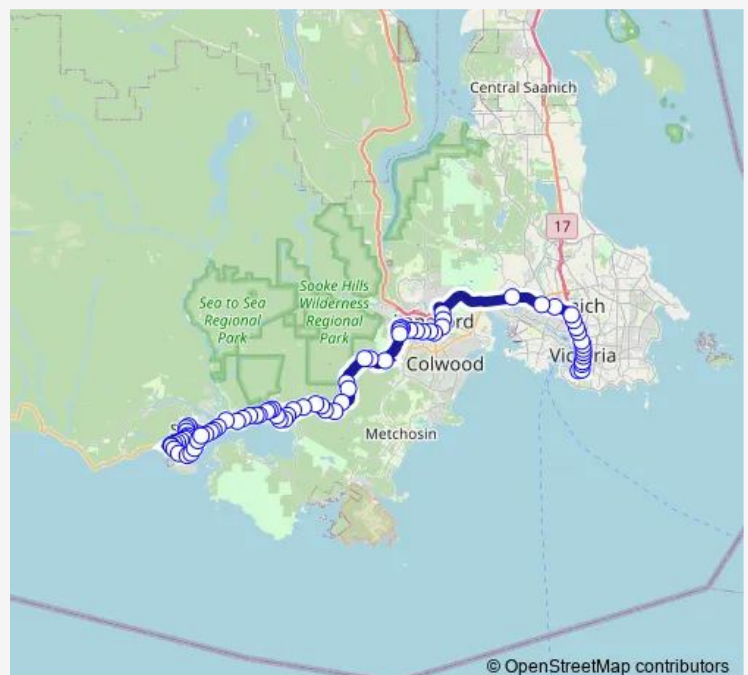

### Route schedule

Legislature Exch Bay B — Sooke Rd at Townsend Rd - Sooke Town Ctr

Monday 16:20-16:56

Tuesday 16:20-16:56

Wednesday 16:20-16:56

Thursday 16:20-16:56

Friday 16:20-16:56

Saturday —

### Route info

Direction: Legislature Exch Bay B

Stops: 79

Trip Duration: 1 hour 29 min

© OpenStreetMap contributors

65 — Sooke / Downtown via Westhills

Langford Pky at Hull's Corner

Langford Pky at City Centre Park