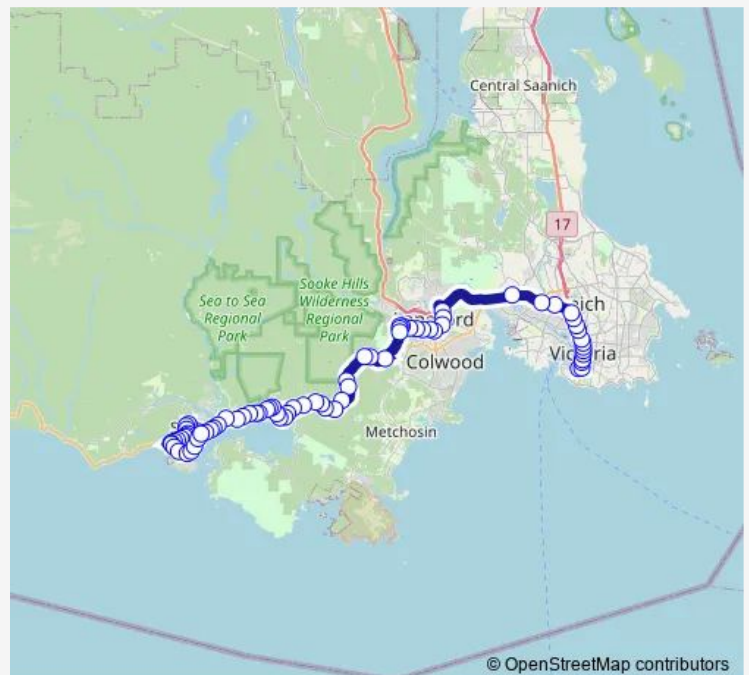

Bus 65 Sooke / Downtown via Westhills

[Go to website](#)

Direction

Legislature Exch Bay B — Sooke Rd at Townsend Rd - Sooke Town Ctr

79 stops

[Open route schedule](#)

- Legislature Exch Bay B
- Douglas St at Blanshard St
- Douglas St at Courtney St
- Douglas St at Fort St
- Douglas St at Pandora Ave
- Douglas St at Herald St
- Douglas St at Discovery St
- Douglas St at Bay St
- Douglas St at Kings Rd
- Douglas St at Summit Ave
- Douglas St at Finlayson St
- Douglas St at Cloverdale Ave
- Douglas St at Saanich Rd - Uptown
- Hwy 1 at Tillicum Rd
- Hwy 1 at Mckenzie Ave
- Hwy 1 at Helmcken Rd
- Veterans Memorial Pky at Peatt Rd
- Veterans Memorial Pky at Wagar Ave
- Veterans Memorial Pky at Station Ave
- Langford Pky at Phipps Rd
- Langford Pky at Attree Ave

Route schedule

Legislature Exch Bay B — Sooke Rd at Townsend Rd - Sooke Town Ctr

Monday	16:20-16:56
Tuesday	16:20-16:56
Wednesday	16:20-16:56
Thursday	16:20-16:56
Friday	16:20-16:56
Saturday	—
Sunday	—

Route info

Direction: Legislature Exch Bay B

Stops: 79

Trip Duration: 1 hour 38 min

© OpenStreetMap contributors

65 — Sooke / Downtown via Westhills

Langford Pky at Hull's Corner

Langford Pky at City Centre Park

Langford Pky at Langford Lake Rd E