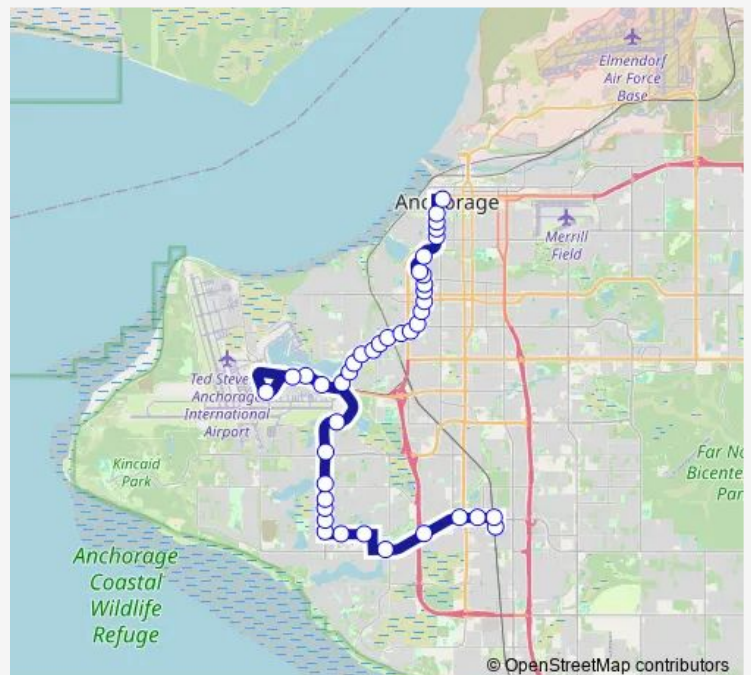

Thursday 06:23-22:18

Friday 06:23-22:18

Saturday 08:04-19:04

Sunday 08:04-19:04

Route info

Direction: Dimond Transit Center

Stops: 41

Trip Duration: 0 hour 45 min

65 — Jewel Lake-Airport-Spenard-Downtown

Spenard & Wisconsin Nne

Spenard & Forrest Sse

Spenard & Iowa Sse

Spenard & McKinley Sse

Spenard & Taft Ese

Spenard & Wyoming Wsw

Spenard & Minnesota Ese