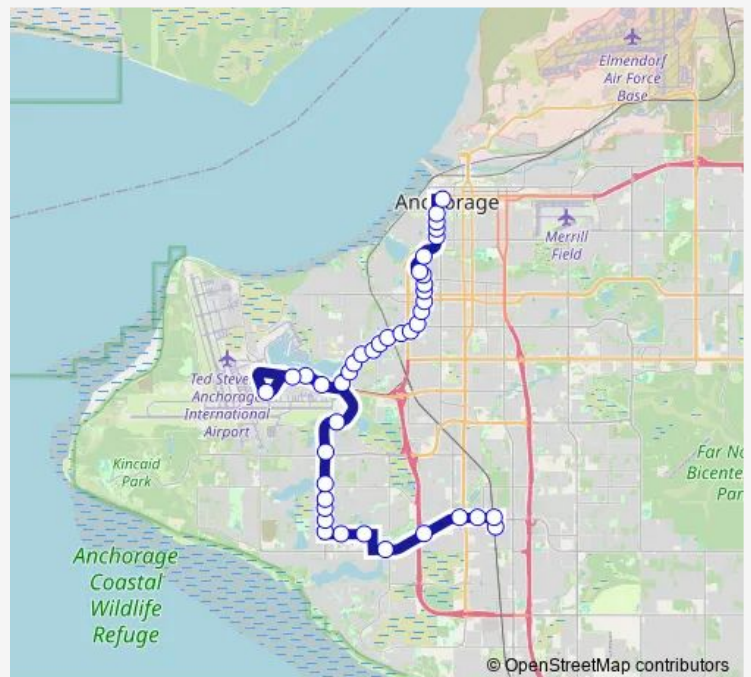

**Bus 65 Jewel Lake-Airport-Spenard-Downtown**

[Go to website](#)

**Direction**

Dimond Transit Center — Downtown Transit Center

41 stops

[Open route schedule](#)

- Dimond Transit Center
- Dimond & Dimond CTR DR Wnw
- Dimond & King Wnw
- Dimond & C Street Wnw
- Dimond & Minnesota Ene
- Dimond & Victor Wnw
- 88th Avenue & Forest Village Ene
- 88th Avenue & Blackberry Ene
- Jewel Lake & 88th Avenue Nne
- Jewel Lake & 84th AVE Sse
- Jewel Lake & 82nd Avenue Nne
- Jewel Lake & 79th AVE Sse
- Jewel Lake & Strawberry Nne
- Jewel Lake & Raspberry Nne
- Jewel Lake & Chevigny Wsw
- Intl Arpt RD & Rutan Wnw
- Airport South Terminal
- Intl Arpt RD & Aircraft Ese
- Intl Arpt RD & RR Xing Wsw
- Spenard & Intl Arpt RD Nne
- Spenard & Valleywood Nne

**Route schedule**

Dimond Transit Center — Downtown Transit Center

Monday	06:23-22:18
Tuesday	06:23-22:18
Wednesday	06:23-22:18
Thursday	06:23-22:18
Friday	06:23-22:18
Saturday	08:04-19:04
Sunday	08:04-19:04

**Route info**

Direction: Dimond Transit Center

Stops: 41

Trip Duration: 0 hour 45 min

65 — Jewel Lake-Airport-Spenard-Downtown

Spenard & Wisconsin Nne

Spenard & Forrest Sse

Spenard & Iowa Sse

## Route info

Direction: Downtown Transit Center

Stops: 49

Trip Duration: 0 hour 44 min

Spenard & Turnagain Blvd Wnw

Spenard & Lakeshore Wnw

Spenard & Wisconsin Ssw

Spenard & Breezewood Ssw