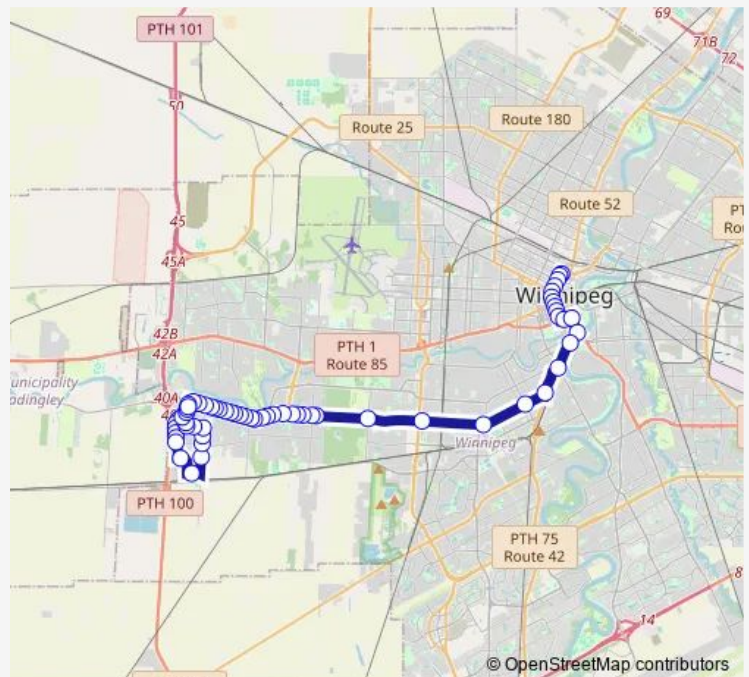

Northbound Cullen at Hammond

Northbound Dale at Cullen

Northbound Dale at Hammond

### Route schedule

Southbound Dale at Roblin — Westbound Rupert at Princess

Monday	05:54-07:27
Tuesday	05:54-07:27
Wednesday	05:54-07:27
Thursday	05:54-07:27
Friday	05:54-07:27
Saturday	—
Sunday	—

### Route info

Direction: Southbound Dale at Roblin

Stops: 65

Trip Duration: 1 hour 1 min

65 — Grant Express

Northbound Dale at Brownell

Northbound Dale at Windmill

Northbound Dale at Roblin

Eastbound Roblin at Sparrow

Eastbound Roblin at Malone

Eastbound Roblin at Charleswood

Eastbound Roblin at Berkley

Eastbound Roblin at Municipal

Eastbound Roblin at Community

Eastbound Roblin at Shelmerdine