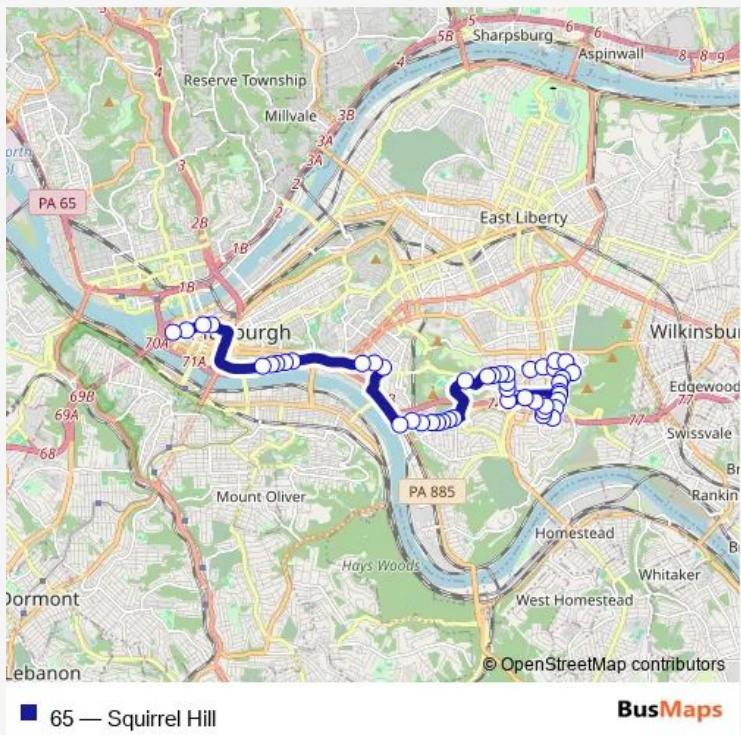

Bus 65 Squirrel Hill

[Go to website](#)

Direction
 Beacon ST + Murray Fs — LIBERTY AVE + WYNDHAM GRAND HOTEL

46 stops

[Open route schedule](#)

- Beacon ST + Murray Fs
- Beacon ST + Shady
- Mulhatton ST + Beacon Fs
- Mulhatton ST + Darlington
- Darlington RD + Beacon
- Beechwood Blvd + Forest Glen
- BEECHWOOD BLVD + DOUGLAS ST FS
- BEECHWOOD BLVD + PHILLIPS AVE FS
- BEECHWOOD BLVD + CROMBIE ST FS
- Beechwood Blvd + Nicholson
- Beechwood Blvd + #2530
- Beechwood Blvd + Forward
- Beechwood Blvd + Anita AVE (Monitor)
- Beechwood Blvd + Tilbury
- Tilbury AVE + Alderson
- Tilbury AVE + Forward
- Forward AVE + Shady
- Forward AVE + Murray
- Pocussett ST + Wightman
- Wightman ST + Phillips Fs
- Wightman ST + Hobart

Route schedule
 Beacon ST + Murray Fs — LIBERTY AVE + WYNDHAM GRAND HOTEL

Monday	06:13-17:41
Tuesday	06:13-17:41
Wednesday	06:13-17:41
Thursday	06:13-17:41
Friday	06:13-17:41
Saturday	—
Sunday	—

Route info

Direction: Beacon ST + Murray Fs

Stops: 46

Trip Duration: 0 hour 39 min

Wightman ST + Beacon

Beacon ST + Wendover

Beacon ST + Murdoch Fs

Beacon ST + #5414

GREENFIELD RD AT OVERLOOK DR

Saturday —

Sunday —

Route info

Direction: Liberty AVE + Gateway #4

Stops: 46

Trip Duration: 0 hour 36 min

Beacon ST + Shady

Mulhatton ST + Beacon Fs