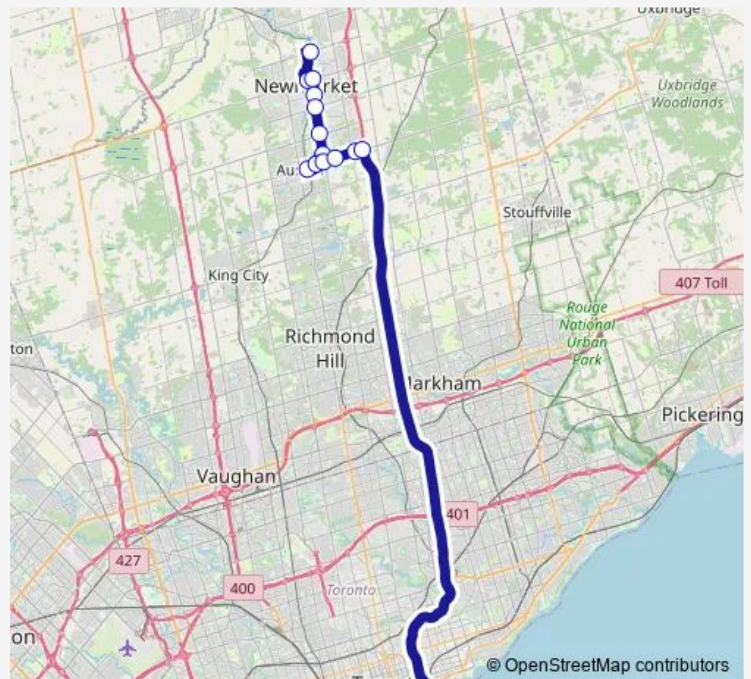

Aurora GO Bus

Wellington St. E. @ Mary St.

Bayview Ave. @ River Ridge Blvd.

Bayview Ave. @ St. John's Sideroad

Bayview Ave. @ Mulock Dr.

Prospect St. @ Pearson St.

Prospect St. @ Davis Dr.

Davis Dr. @ Superior St. (Newmarket Go)

Saturday 23:27-02:12⁺¹

Sunday 23:27-02:12⁺¹

Route info

Direction: Union Station Bus Terminal

Stops: 19

Trip Duration: 1 hour 30 min

65 — Newmarket / Toronto

Direction

Wellington St. E. @ Bayview Ave.

Wellington St. E. @ John West Way

Aurora GO Bus

Wellington St. E. @ Mary St.

Bayview Ave. @ River Ridge Blvd.

Bayview Ave. @ St. John's Sideroad

Bayview Ave. @ Mulock Dr.

Prospect St. @ Pearson St.

Saturday 24:25⁺¹

Sunday 24:25⁺¹

Route info

Direction: East Gwillimbury GO Bus

Stops: 15

Trip Duration: 1 hour 40 min

65 Bus time schedules and route maps are available in an offline PDF at busmaps.com. Use the busmaps.com website to see live bus times, train schedule or subway schedule, and step-by-step directions for all public transit in Aurora