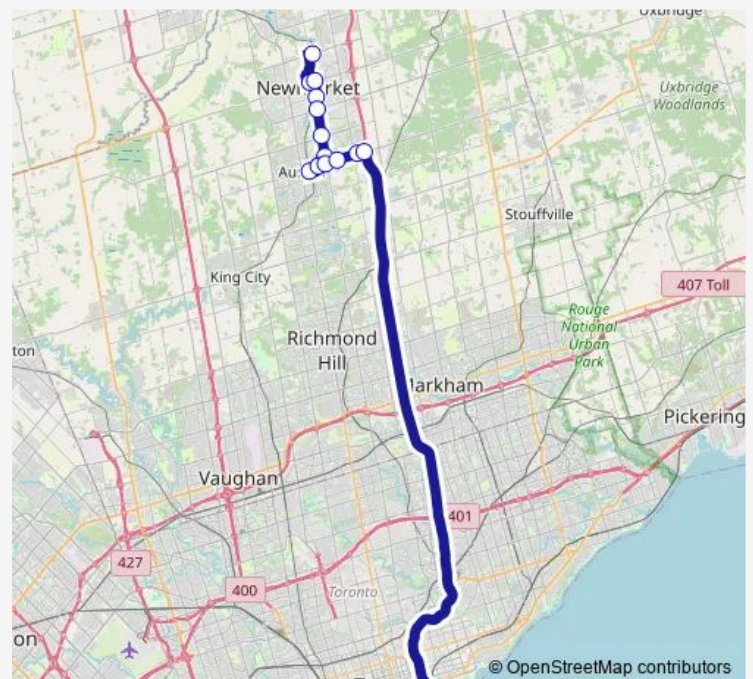

Bayview Ave. @ Mulock Dr.

Bayview Ave. @ St. John's Sideroad

Bayview Ave. @ River Ridge Blvd.

Wellington St. E. @ John West Way

Aurora GO Bus

Keele St. @ Station Rd. (King City Go)

Keele St. @ Kirby Rd.

Keele St. @ Peak Point Blvd.

Monday 05:10-00:10⁺¹

Tuesday 24:10⁺¹

Wednesday 05:10-00:10⁺¹

Thursday 24:10⁺¹

Friday 24:10⁺¹

Saturday 05:10-06:10

Sunday 05:10-06:10

Route info

Direction: East Gwillimbury GO Bus

Stops: 18

Trip Duration: 1 hour 30 min

Direction

East Gwillimbury GO Bus — Union Station Bus Terminal

15 stops

[Open route schedule](#)

East Gwillimbury GO Bus

Davis Dr. @ Superior St. (Newmarket Go)

Davis Dr. @ Prospect St.

Prospect St. @ Pearson St.

Bayview Ave. @ Mulock Dr.

Bayview Ave. @ St. John's Sideroad

Bayview Ave. @ River Ridge Blvd.

Wellington St. E. @ John West Way