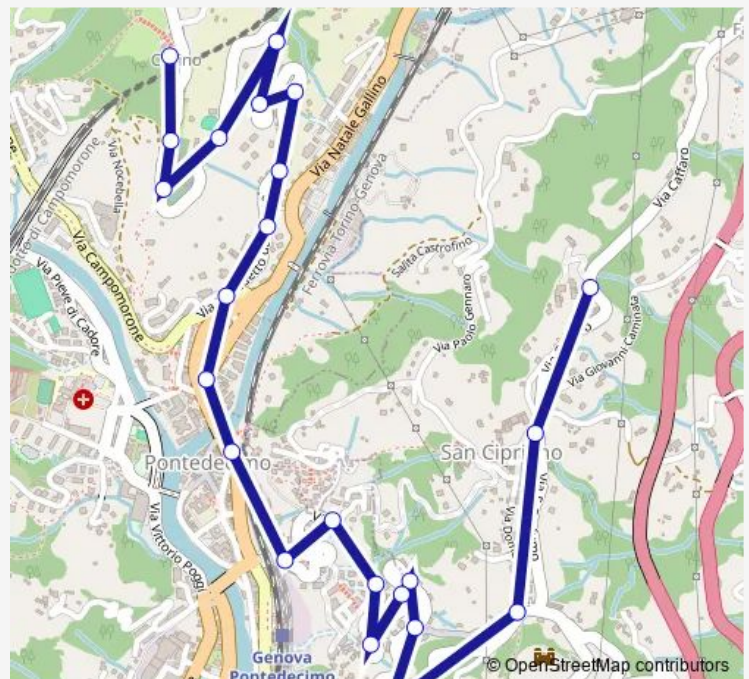

Friday 07:10-09:45

Saturday 07:10-09:45

Sunday —

Route info

Direction: Gallino/Capolinea

Stops: 12

Trip Duration: 0 hour 8 min

■ 65 — Via Caffaro (S.Cipriano) - Pontex - P.za Cesino

Direction

Gallino/Capolinea — SAN Cipriano/Capolinea

15 stops

[Open route schedule](#)

Gallino/Capolinea

Piazza Pontedecimo/Perino

Partigiani Caduti/Poli

Arimondi/Poli

Thursday 05:50-19:20

Friday 05:50-19:20

Saturday 05:50-19:20

Sunday 07:40-19:15

Route info

Direction: SAN Cipriano/Capolinea

Stops: 22

Trip Duration: 0 hour 17 min

Stops: 11

Trip Duration: 0 hour 9 min

65 Bus time schedules and route maps are available in an offline PDF at busmaps.com. Use the busmaps.com website to see live bus times, train schedule or subway schedule, and step-by-step directions for all public transit in Ceranesi