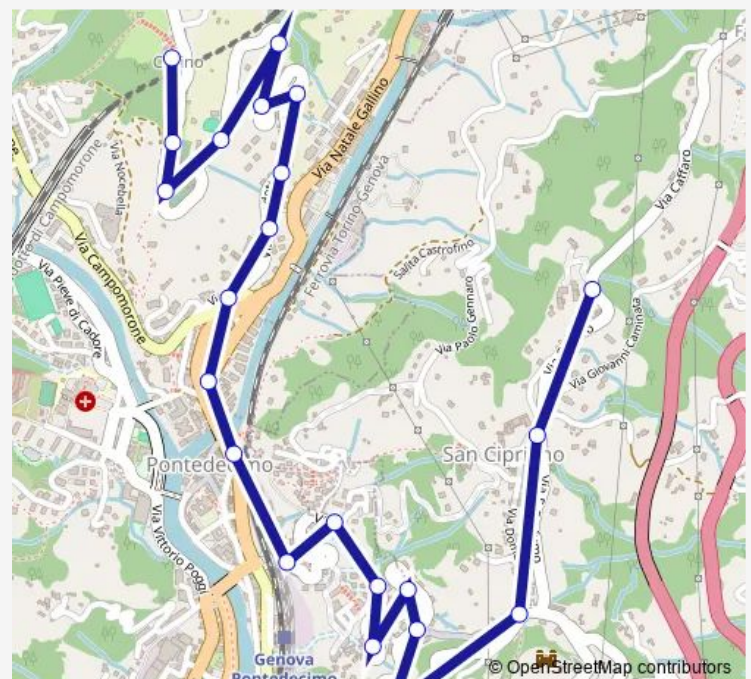

Friday 07:10-09:45

Saturday 07:10-09:45

Sunday —

Route info

Direction: Gallino/Capolinea

Stops: 12

Trip Duration: 0 hour 8 min

■ 65 — Via Caffaro (S.Cipriano) - Pontex - P.za Cesino

Direction

Gallino/Capolinea — SAN Cipriano/Capolinea

15 stops

[Open route schedule](#)

Gallino/Capolinea

Piazza Pontedecimo/Perino

Partigiani Caduti/Poli

Arimondi/Poli

Thursday 11:30-20:15

Friday 11:30-20:15

Saturday 11:30-20:15

Sunday 20:15

Route info

Direction: SAN Cipriano/Capolinea

Stops: 14

Trip Duration: 0 hour 10 min

Thursday 05:50-19:20

Friday 05:50-19:20

Saturday 05:50-19:20

Sunday 07:40-19:15

Route info

Direction: SAN Cipriano/Capolinea

Stops: 23

Trip Duration: 0 hour 16 min