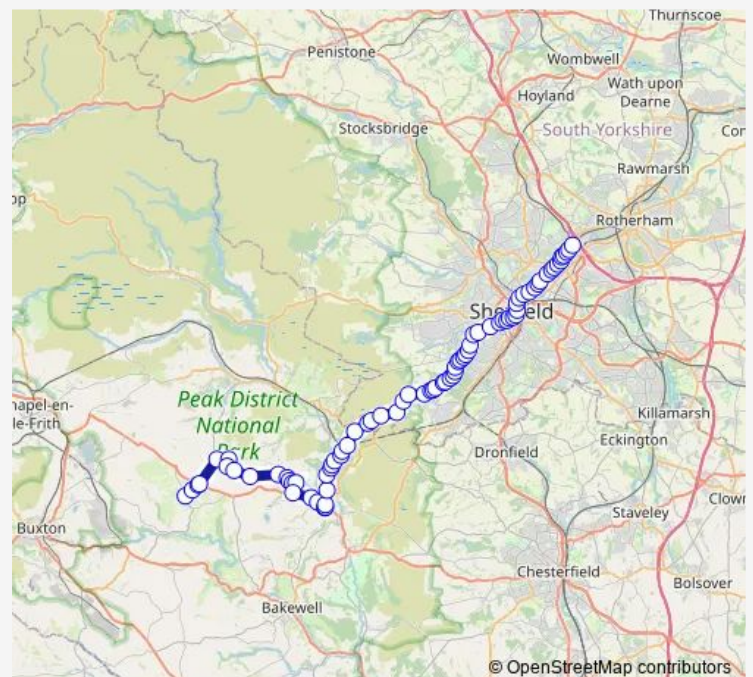

### Route schedule

Fountain Square — Meadowhall Interchange/A4

Monday 07:21-16:42

Tuesday 07:21-16:42

Wednesday 07:21-16:42

Thursday 07:21-16:42

Friday 07:21-16:42

Saturday 07:30-16:41

### Route info

Direction: Fountain Square

Stops: 78

Trip Duration: 1 hour 19 min

65 — Tideswell - Meadowhall

BusMaps

Flora Cottages

Goatscliffe Cottages