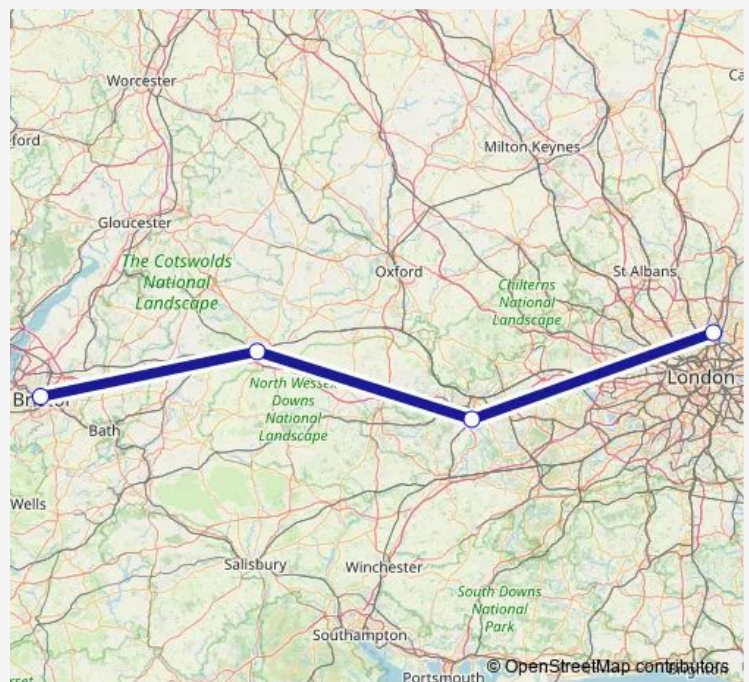

Bus N05 Bus Station, Bristol-Tottenham Hotspur Stadium, Tottenham Hotspur St

[Go to website](#)

Direction

Tottenham Hotspur Stadium — Bus Station,Bay 3

4 stops

[Open route schedule](#)

Tottenham Hotspur Stadium

Mereoak Lane - Park & Ride,Sw-bound

Bus Station,Bay 19

Bus Station,Bay 3

Route schedule

Tottenham Hotspur Stadium — Bus Station,Bay 3

Monday	—
Tuesday	—
Wednesday	—
Thursday	—
Friday	23:00
Saturday	23:00
Sunday	23:00

Route info

Direction: Tottenham Hotspur Stadium

Stops: 4

Trip Duration: 3 hour 35 min

Direction

Bus Station,Bay 3 — Tottenham Hotspur Stadium

4 stops

[Open route schedule](#)

Bus Station,Bay 3

Bus Station,Bay 19

MereOak Lane - Park & Ride,Sw-bound

Tottenham Hotspur Stadium

Route schedule

Bus Station,Bay 3 — Tottenham Hotspur Stadium

Monday	—
Tuesday	—
Wednesday	—
Thursday	—
Friday	11:15
Saturday	11:15
Sunday	10:45