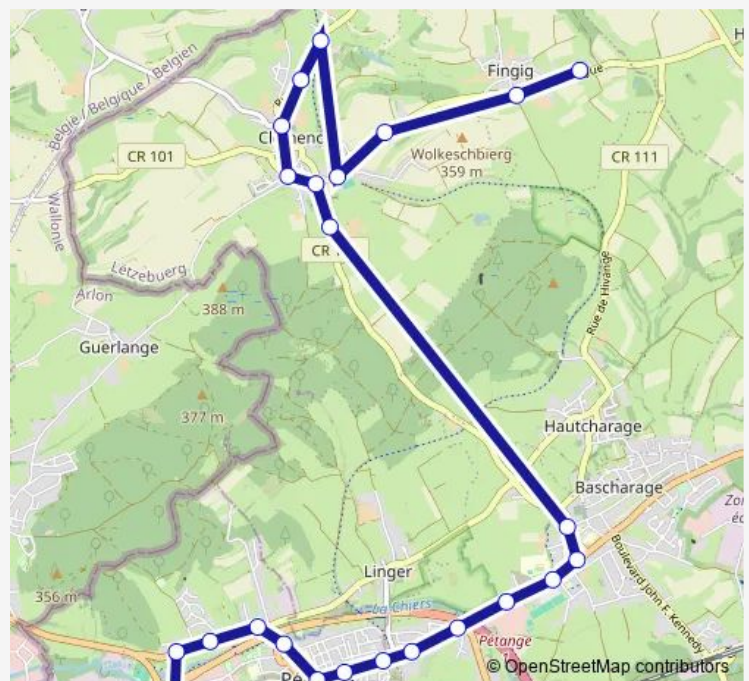

Thursday 07:20

Friday 07:20

Saturday —

Sunday —

Route info

Direction: Fingig, Maerchen

Stops: 24

Trip Duration: 0 hour 31 min

N05

BusMaps

Petange, Athuserstrooss

Petange, Kraizheck

LAMADELAINE, LMA Centre de Lamadelaine

Direction

LAMADELAINE, LMA Centre de Lamadelaine — Fingig, Maerchen

24 stops

Saturday —

Sunday —

Route info

Direction: LAMADELAINE, LMA Centre de Lamadelaine

Stops: 24

Trip Duration: 0 hour 26 min

N05 Bus time schedules and route maps are available in an offline PDF at busmaps.com. Use the busmaps.com website to see live bus times, train schedule or subway schedule, and step-by-step directions for all public transit in Petange