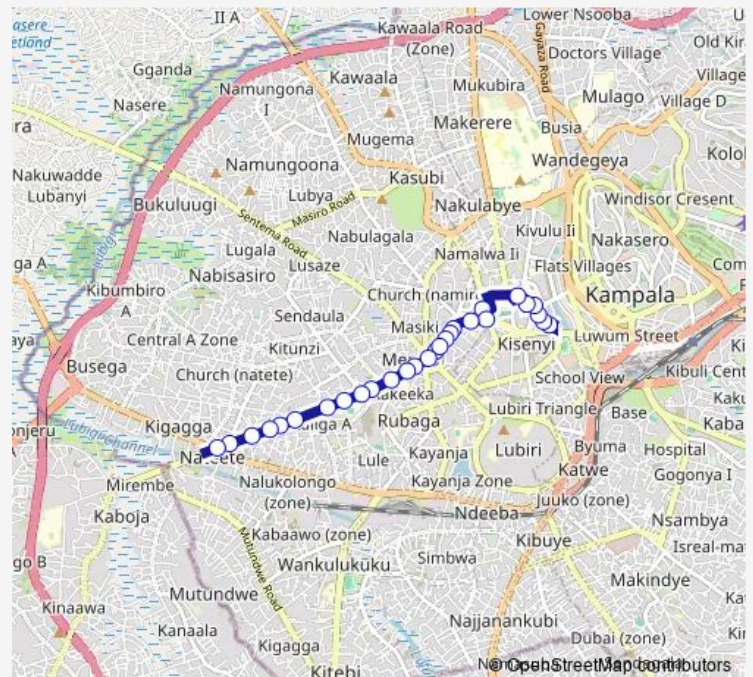

Thursday 06:30-19:00

Friday 06:30-19:00

Saturday 06:30-19:00

Sunday 06:30-19:00

Route info

Direction: Shree Gopal Limited (Martin Rd)

Stops: 28

Trip Duration: 0 hour 30 min

Direction

Nateete Taxi Park — New Taxi Park - Kk Trust Hotel

29 stops

[Open route schedule](#)

Nateete Taxi Park

Masaka Rd - Mackay Rd Jct

Nateete Market

Petrocity (Nateete)

Tuesday 06:30-19:00

Wednesday 06:30-19:00

Thursday 06:30-19:00

Friday 06:30-19:00

Saturday 06:30-19:00

Sunday 06:30-19:00

Route info

Direction: Nateete Taxi Park