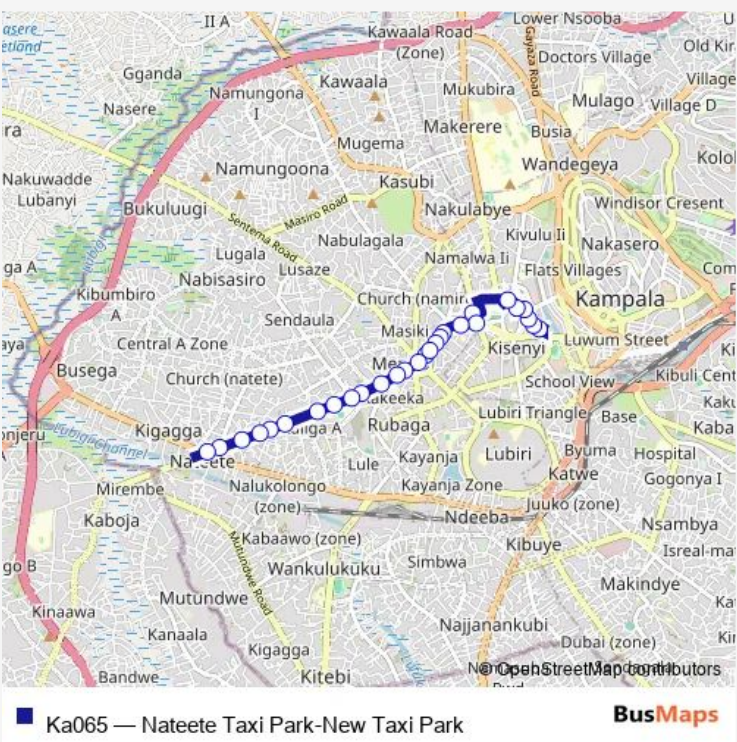

Bus Ka065 Nateete Taxi Park-New Taxi Park

[Go to website](#)

Direction
 Shree Gopal Limited (Martin Rd) — Nateete Market
 28 stops
[Open route schedule](#)

- Shree Gopal Limited (Martin Rd)
- Aga Khan Mosque
- City Oil (Martin Rd)
- Quality Supermarket
- Chairman's House
- Old Kampala Hospital - Uganda Police
- Hass Petro Station (Bakuli)
- Bauli Stage
- Victorious Primary School (Bakuli)
- Sanyu Babies' Home
- Samsam Hotel
- Albert Cook Rd
- Mengo Hospital
- Bulango Mengo
- Mambo Bado
- Shell Mengo
- Kobil Mengo
- Lyna Daycare And Nursery School
- Backpackers Hostel
- Lubiri Secondary School
- Mbubi

Route schedule
 Shree Gopal Limited (Martin Rd) — Nateete Market

Monday	06:30-19:00
Tuesday	06:30-19:00
Wednesday	06:30-19:00
Thursday	06:30-19:00
Friday	06:30-19:00
Saturday	06:30-19:00
Sunday	06:30-19:00

Route info
 Direction: Shree Gopal Limited (Martin Rd)
 Stops: 28
 Trip Duration: 0 hour 30 min

Free Zone Bar

Nateete Pacify Shopping Centre

Petrocity (Nateete)

Total - Nguvu Coffee

Wakaliga Rd - Kamanya Rd Jct

Route info

Direction: Nateete Taxi Park

Stops: 29

Trip Duration: 0 hour 47 min

Citizen

Horizon Bus Terminal

Primera Hotel

New Taxi Park - Kk Trust Hotel