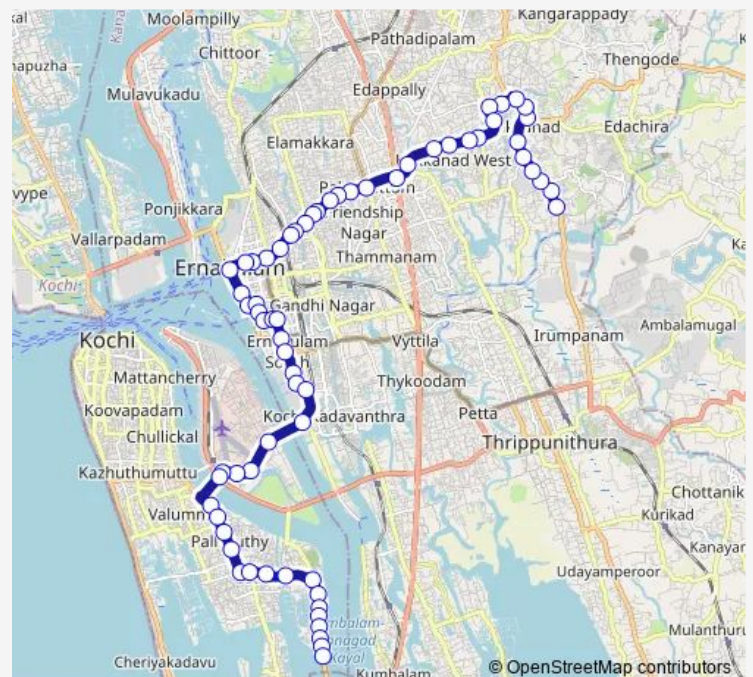

Thursday 06:00

Friday 06:00

Saturday 06:00

Sunday 06:00

Route info

Direction: Edakochi

Stops: 65

Trip Duration: 1 hour 19 min

Chittethukara ↔ Edakochi

Vathuruthy

Naval Base

Thevara Junction

Thevara

Atlantis

Cochin Shipyard Main Gate

Ravipuram