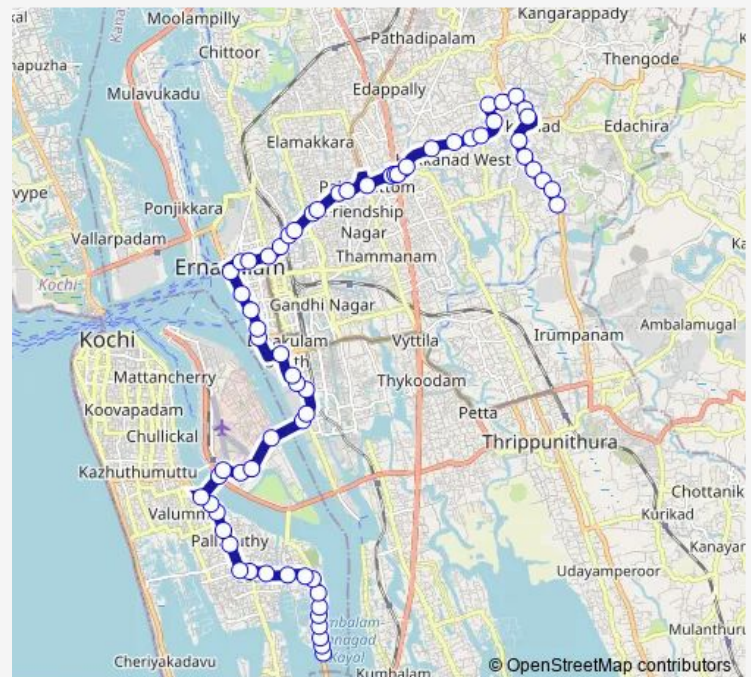

### Route schedule

Chittethukara — Edakochi

Monday 06:00

Tuesday 06:00

Wednesday 06:00

Thursday 06:00

Friday 06:00

Saturday 06:00

### Route info

Direction: Chittethukara

Stops: 66

Trip Duration: 1 hour 19 min

Chittethukara ↔ Edakochi

Deshabhimani

Mathrubhoomi

Model Technical School