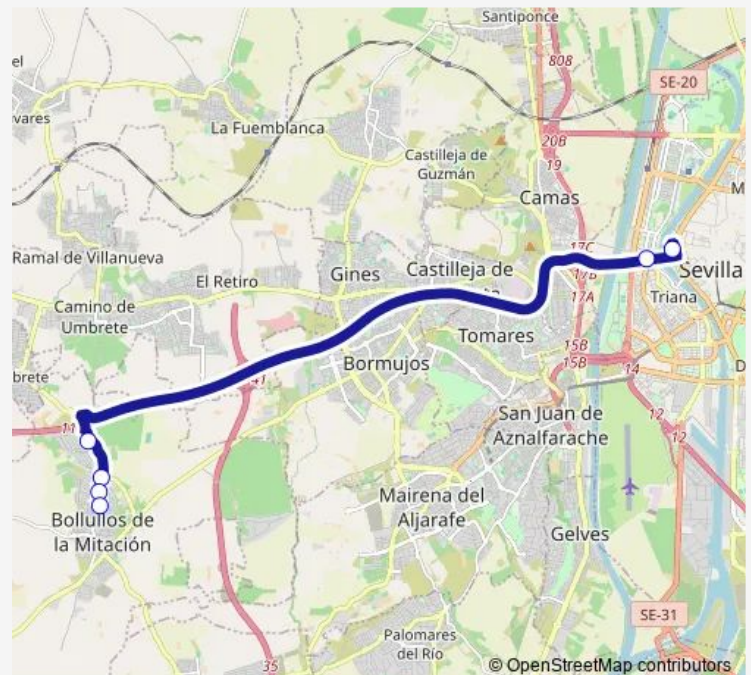

## Route schedule

Plaza De Armas — C Mulhacen

Monday 07:00-13:00

Tuesday 07:00-13:00

Wednesday 07:00-13:00

Thursday 07:00-13:00

Friday 07:00-13:00

Saturday —

## Route info

Direction: Plaza De Armas

Stops: 6

Trip Duration: 0 hour 20 min