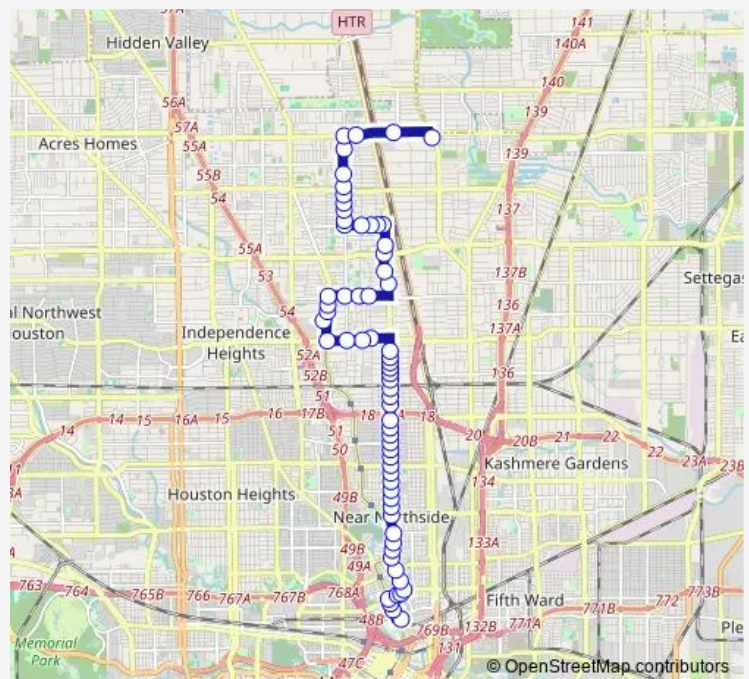

Bus 079 Irvington

[Go to website](#)

Direction

Burnett Transit Center — Aldine Westfield Rd @ Pine Tree Dr

66 stops

[Open route schedule](#)

- Burnett Transit Center
- N Main St @ Brooks St
- N Main St @ Pinckney St
- N Main St @ Hogan St
- Hogan St @ Chestnut
- Hogan St @ Gentry
- Fulton St @ Hogan St
- Fulton St @ Paschall St
- Fulton St @ Quitman St
- Fulton St @ Boundary St
- Fulton St @ Hammock St
- Fulton St @ Halpern St
- Fulton St @ Hays St
- Irvington Blvd @ Collingsworth St
- Irvington Blvd @ Alber St
- Irvington Blvd @ Erin
- Irvington Blvd @ Patton St
- Irvington Blvd @ Weiss St
- Irvington Blvd @ Frawley
- Irvington Blvd @ Cavalcade St
- Irvington Blvd @ Canadian St

Route schedule

Burnett Transit Center — Aldine Westfield Rd @ Pine Tree Dr

Monday	05:00-21:00
Tuesday	05:00-21:00
Wednesday	05:00-21:00
Thursday	05:00-21:00
Friday	05:00-21:00
Saturday	05:00-20:00
Sunday	05:00-20:00

Route info

Direction: Burnett Transit Center

Stops: 66

Trip Duration: 0 hour 39 min

079 — Irvington

Irvington Blvd @ Joyce St

Irvington Blvd @ English

Irvington Blvd @ Milwaukee St

Irvington Blvd @ Woodard St

Irvington Blvd @ Eleanor

Irvington Blvd @ Caplin St

Irvington Blvd @ King St

Irvington Blvd @ Frisco

Irvington Blvd @ Frisco St Mb

Irvington Blvd @ Bennington St

Irvington Blvd @ Dorchester