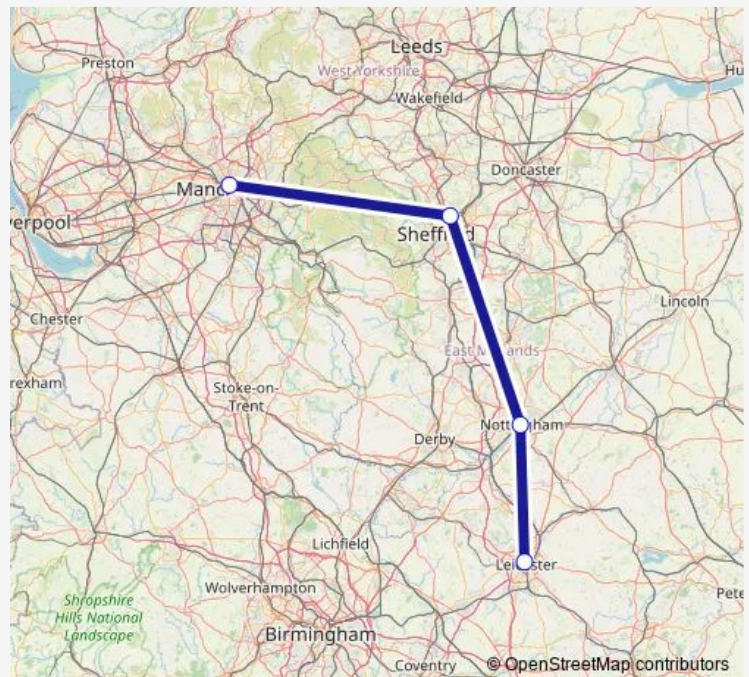

### Direction

St Margaret's Bus Station,Stand Sb — Shudehill Interchange,Stand G

4 stops

[Open route schedule](#)

St Margaret's Bus Station,Stand Sb

Greyfriars,Stop C12

Meadowhall Interchange/B1,B1

Shudehill Interchange,Stand G

### Route schedule

St Margaret's Bus Station,Stand Sb — Shudehill Interchange,Stand G

Monday	16:10
Tuesday	16:10
Wednesday	16:10
Thursday	16:10
Friday	16:10
Saturday	16:10
Sunday	16:10

### Route info

Direction: St Margaret's Bus Station,Stand Sb

Stops: 4

Trip Duration: 3 hour 45 min

**Direction**

Shudehill Interchange,Stand G — St Margaret's Bus Station,Stand Sb

4 stops

[Open route schedule](#)

Tuesday 10:30

Wednesday 10:30

Thursday 10:30

Friday 10:30

Saturday 10:30

Sunday 10:30

**Route info**

Direction: Shudehill Interchange,Stand G