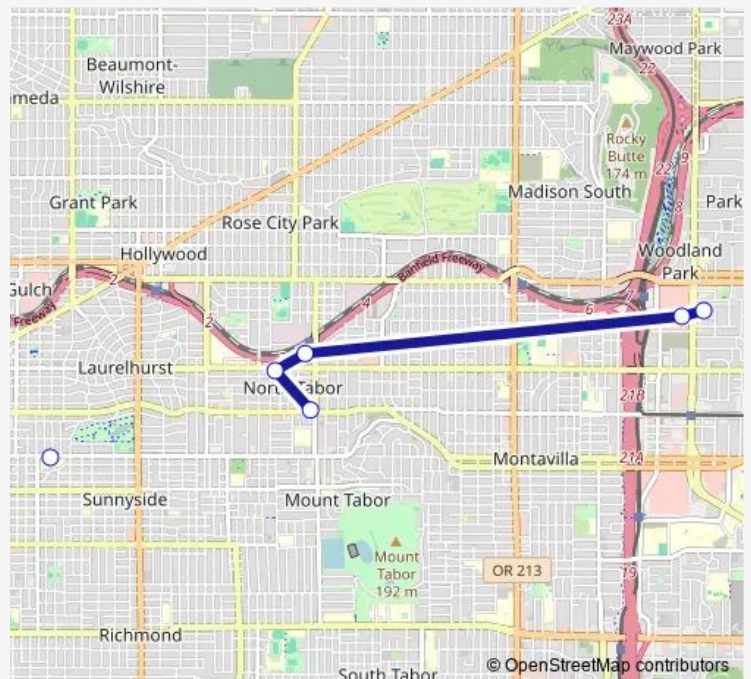

### Direction

Winco (1222 NE 102nd) — Laurelhurst Village

6 stops

[Open route schedule](#)

Winco (1222 NE 102nd)

Fred Meyer (1111 NE 102nd)

Center Commons

Emilie House

### Route schedule

Winco (1222 NE 102nd) — Laurelhurst Village

Monday	—
Tuesday	—
Wednesday	—
Thursday	—
Friday	11:20
Saturday	—
Sunday	—

### Route info

Direction: Winco (1222 NE 102nd)

Stops: 6

Trip Duration: 0 hour 55 min

Metropolitan Family Service Friday Gateway Shopping

BusMaps

**Direction**

Laurelhurst Village — Winco (1222 NE 102nd)

6 stops

[Open route schedule](#)

Laurelhurst Village

Providence House

Emilie House

Center Commons

Fred Meyer (1111 NE 102nd)

Winco (1222 NE 102nd)