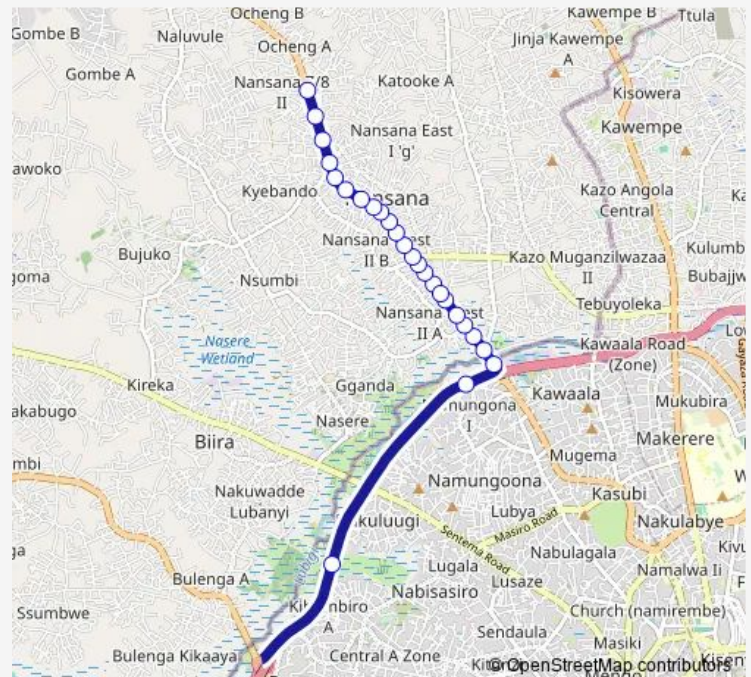

Riva Petrol Station (Nansana)

Nansana Market

Masitowa

Route schedule

Northern Bypass - Green Belt — Yesu Amala (Nansana)

Monday 06:30-19:00

Tuesday 06:30-19:00

Wednesday 06:30-19:00

Thursday 06:30-19:00

Friday 06:30-19:00

Saturday 06:30-19:00

Sunday 06:30-19:00

Route info

Direction: Northern Bypass - Green Belt

Stops: 25

Trip Duration: 0 hour 23 min