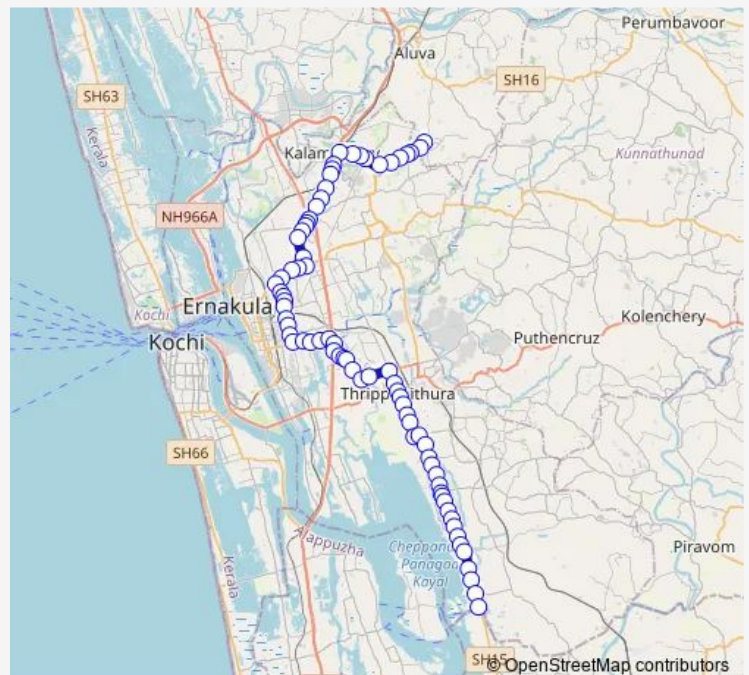

Thursday 06:00

Friday 06:00

Saturday 06:00

Sunday 06:00

Route info

Direction: Nuals Junction

Stops: 75

Trip Duration: 1 hour 47 min