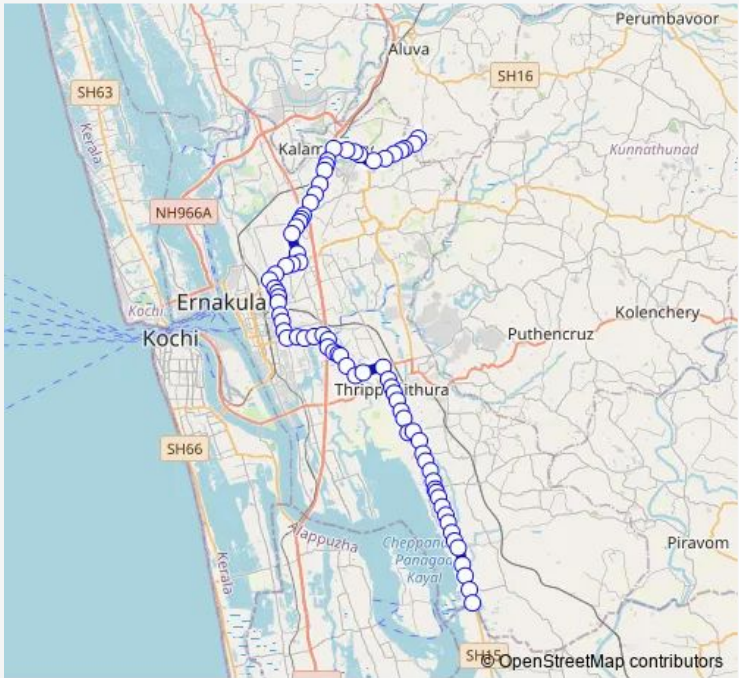

Bus Medical College ↔ Poothotta

[Go to website](#)

Direction
 Nuals Junction — Poothotta
 75 stops
[Open route schedule](#)

- Nuals Junction
- Nuals College
- HMT Colony
- Medical College
- Kinfra
- Store
- HMT Machine Tools
- Thoshiba
- Palli
- Govt Iti
- HMT Junction
- South Kalamassery
- Cochin University
- Municipal Town Hall
- Pathadipalam
- Koonamthai
- Edappally Toll
- Edappally Junction
- Edappally
- Edappally Palli
- Postoffice

Route schedule
 Nuals Junction — Poothotta

Monday	06:00
Tuesday	06:00
Wednesday	06:00
Thursday	06:00
Friday	06:00
Saturday	06:00
Sunday	06:00

Route info
 Direction: Nuals Junction
 Stops: 75
 Trip Duration: 1 hour 47 min