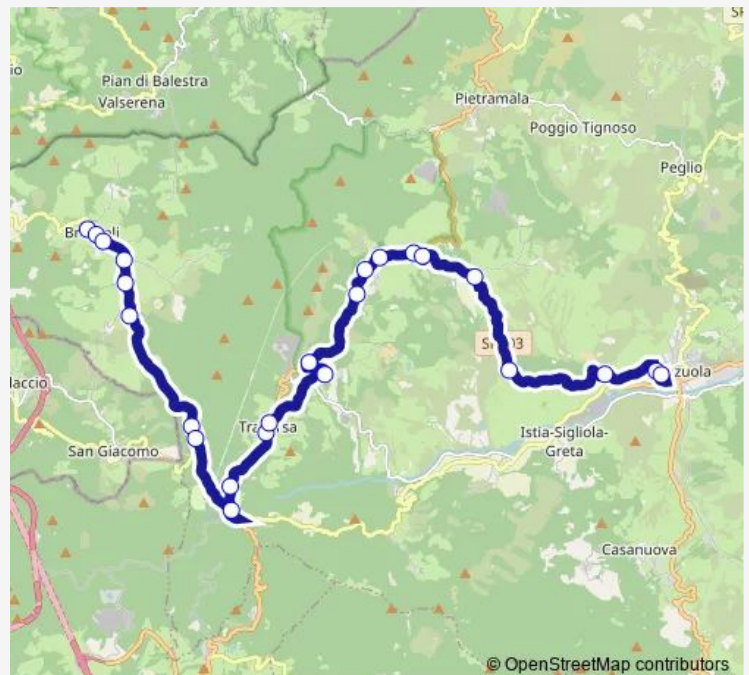

Passo Della Futa * — Capolinea Firenzuola *

Monday 14:40-18:45

Tuesday 14:40-18:45

Wednesday 14:40-18:45

Thursday 14:40-18:45

Friday 14:40-18:45

Saturday —

Sunday —

Route info

Direction: Passo Della Futa *

Stops: 16

Trip Duration: 0 hour 25 min

Direction

Passo Della Futa * — Passo Della Futa *

13 stops

[Open route schedule](#)