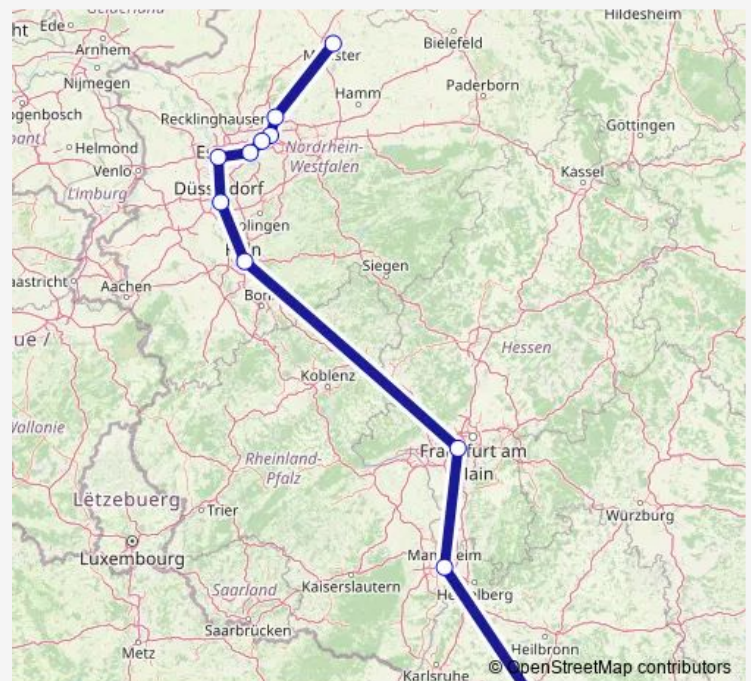

Rail ICE 1011

[Go to website](#)

Direction

Münster(Westf)Hbf — Stuttgart Hbf

10 stops

[Open route schedule](#)

Münster(Westf)Hbf

Recklinghausen Hbf

Wanne-Eickel Hbf

Gelsenkirchen Hbf

Essen Hbf

Duisburg Hbf

Düsseldorf Hbf

Köln Hbf

Mannheim Hbf

Stuttgart Hbf

Route info

Direction: Münster(Westf)Hbf

Stops: 10

Trip Duration: 5 hour 0 min

■ ICE 1011

BusMaps

Direction

Münster(Westf)Hbf — Stuttgart Hbf

11 stops

[Open route schedule](#)

Münster(Westf)Hbf

Recklinghausen Hbf

Wanne-Eickel Hbf

Gelsenkirchen Hbf

Essen Hbf

Duisburg Hbf