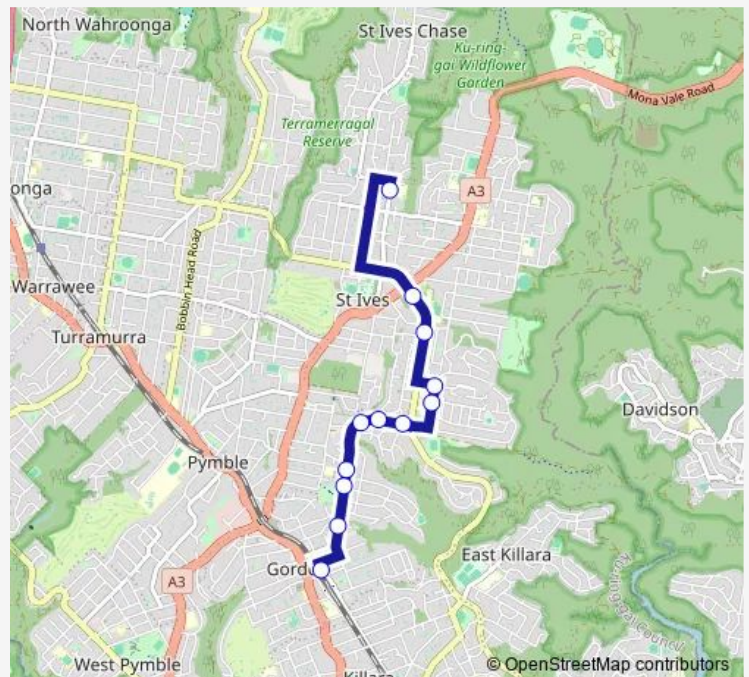

School Bus 8002 Gordon Station to St Ives North Ps

[Go to website](#)

**Direction**

Gordon Station, Werona Av, Stand D — St Ives North Public School, Memorial Av

12 stops

[Open route schedule](#)

Gordon Station, Werona Av, Stand D

Rosedale Rd At Minns Rd

Richmond Park, Rosedale Rd

Gordon East Public School, Rosedale Rd

Sage St Opp Lowy Cres

Eucalyptus St After Lynbara Av

Eucalyptus St Opp Pindari Av

St Ives High School, Yarrabung Rd

Yarrabung Rd At Torokina Av

Horace St Before Stanley St

Link Rd Opp Corpus Christi Catholic Primary School

St Ives North Public School, Memorial Av

Route schedule

Gordon Station, Werona Av, Stand D — St Ives North Public School, Memorial Av

Monday	08:25
Tuesday	08:25
Wednesday	08:25
Thursday	08:25
Friday	—
Saturday	—
Sunday	—

Route info

Direction: Gordon Station, Werona Av, Stand D

Stops: 12

Trip Duration: 0 hour 20 min

8002 — Gordon Station to St Ives North Ps