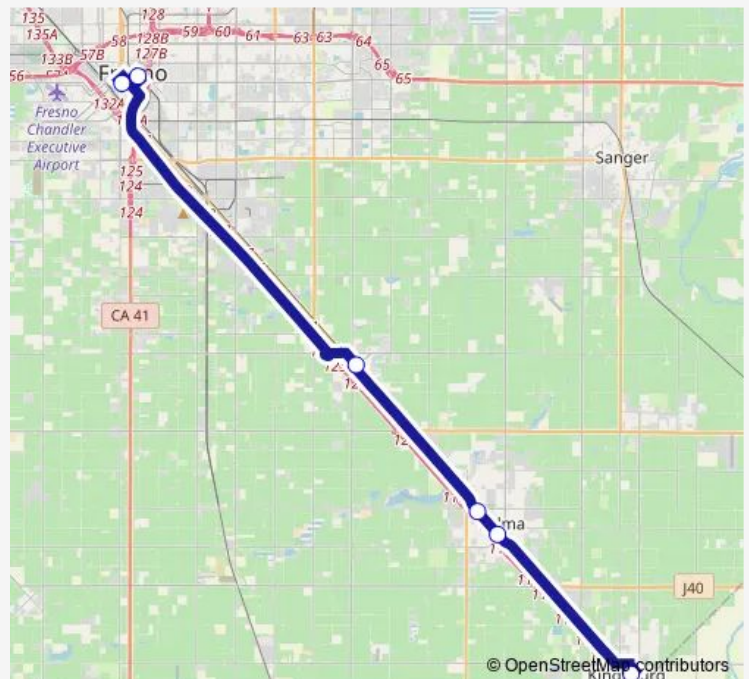

### Route schedule

Courthouse Park (Shelter A) — Marion St. & Lewis St.

Monday 08:45-16:45

Tuesday 08:45-16:45

Wednesday 08:45-16:45

Thursday 08:45-16:45

Friday 08:45-16:45

Saturday —

### Route info

Direction: Courthouse Park (Shelter A)

Stops: 6

Trip Duration: 0 hour 50 min

Southeast Transit

BusMaps

**Direction**

Marion St. &amp; Lewis St. — Amtrak/Greyhound

## Route schedule

Marion St. &amp; Lewis St. — Amtrak/Greyhound

Monday	07:05-15:05
Tuesday	07:05-15:05
Wednesday	07:05-15:05
Thursday	07:05-15:05
Friday	07:05-15:05
Saturday	—
Sunday	—

## Route info

Direction: Marion St. &amp; Lewis St.

Stops: 6

Trip Duration: 0 hour 45 min

Bus time schedules and route maps are available in an offline PDF at [busmaps.com](https://busmaps.com). Use the [busmaps.com](https://busmaps.com) website to see live bus times, train schedule or subway schedule, and step-by-step directions for all public transit in Selma