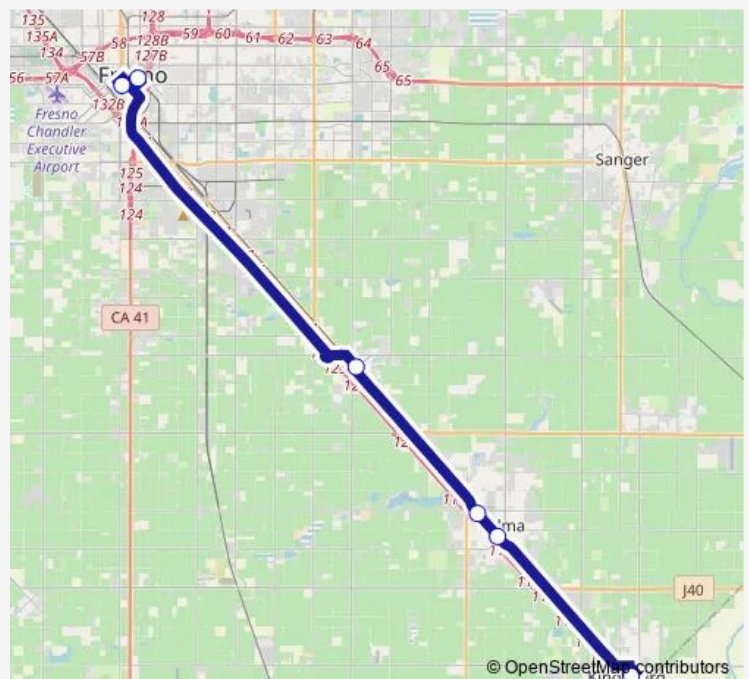

7th St. & Merced St.

Selma Plaza shopping center (Wic Bench)

Auto Dealership

Marion St. & Lewis St.

Route schedule

Courthouse Park (Shelter A) — Marion St. & Lewis St.

Monday 08:45-16:45

Tuesday 08:45-16:45

Wednesday 08:45-16:45

Thursday 08:45-16:45

Friday 08:45-16:45

Saturday —

Sunday —

Route info

Direction: Courthouse Park (Shelter A)

Stops: 6

Trip Duration: 0 hour 50 min

Direction

Marion St. & Lewis St. — Amtrak/Greyhound

6 stops

[Open route schedule](#)

Marion St. & Lewis St.

Dr. Verma's across from Berry Park

Selma Plaza shopping center

Route info

Direction: Marion St. & Lewis St.

Stops: 6

Trip Duration: 0 hour 45 min

Bus time schedules and route maps are available in an offline PDF at busmaps.com. Use the busmaps.com website to see live bus times, train schedule or subway schedule, and step-by-step directions for all public transit in