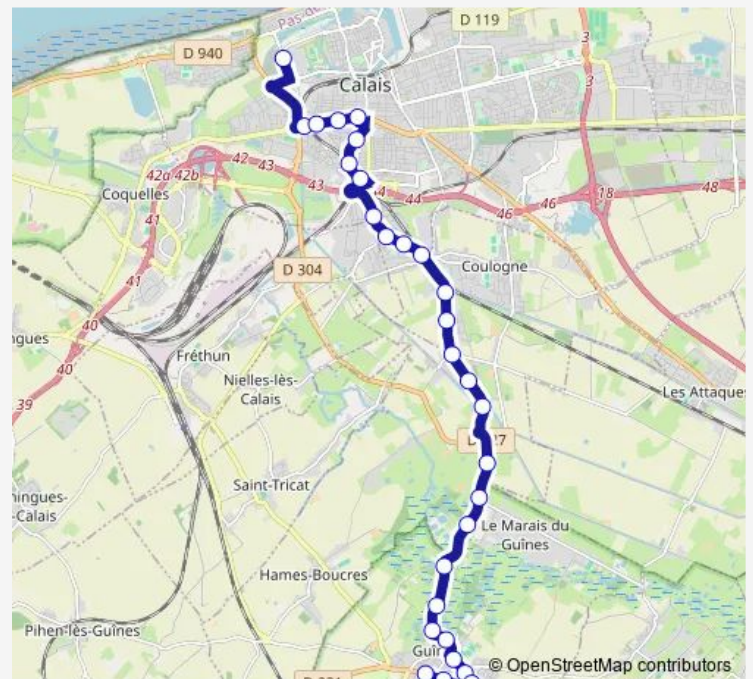

Usine DES Eaux

Route schedule

Lycee Coubertin — 4 Vents

Monday —

Tuesday —

Wednesday 07:52

Thursday —

Friday —

Saturday —

Sunday —

Route info

Direction: Lycee Coubertin

Stops: 29

Trip Duration: 0 hour 24 min

TS18 — Ligne Ts18

Peniche

Batelage

Laiterie

Place DES Poilus

RUE D'Andres

Camp DU Drap D'Or

5 Chemins

4 Vents

TS18 Bus time schedules and route maps are available in an offline PDF at busmaps.com. Use the busmaps.com website to see live bus times, train schedule or subway schedule, and step-by-step directions for all public transit in Calais