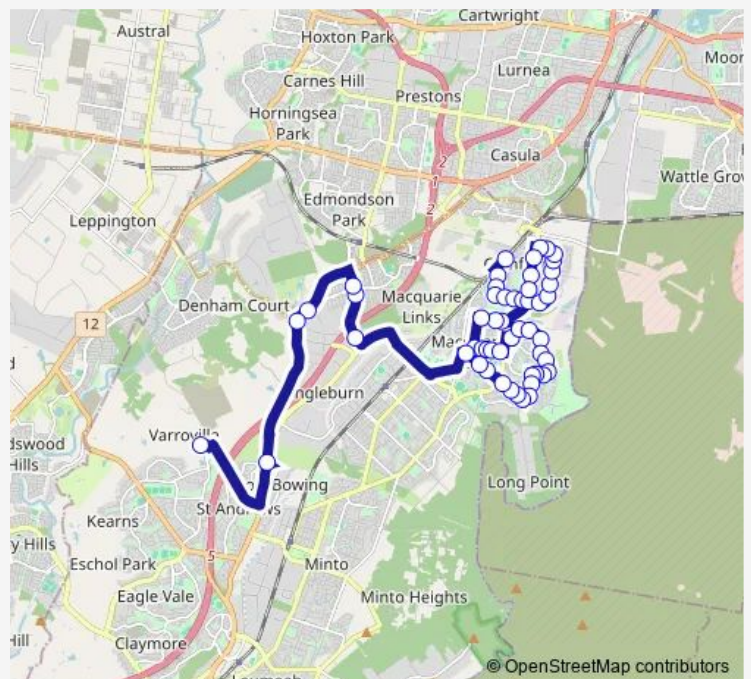

Canterbury Rd After Belmont Rd

Canterbury Rd Before Fawcett St

Victoria Rd Opp Macquarie Fields Tafe Campus

Victoria Rd Before Brooks St

Route schedule

Railway Pde Opp Glenfield Station — Mount Carmel High School, School Grounds

Monday 07:20

Tuesday 07:20

Wednesday 07:20

Thursday 07:20

Friday —

Saturday —

Sunday —

Route info

Direction: Railway Pde Opp Glenfield Station

Stops: 53

Trip Duration: 0 hour 45 min

3029 — Glenfield to Mt Carmel Hs

Victoria Rd Before Edgar St

Parliament Rd At Edgar St

Parliament Rd At Alice St

Parliament Rd Before Brooks St

James Meehan Park, Parliament Rd

Parliament Rd At Wollemi Cl

Rosewood Dr Opp Berrigan Cres

Eucalyptus Dr Opp Guise Public School

Eucalyptus Dr At Birch Pl

Eucalyptus Dr Before Laurel Pl

Eucalyptus Dr Opp Rosewood Dr