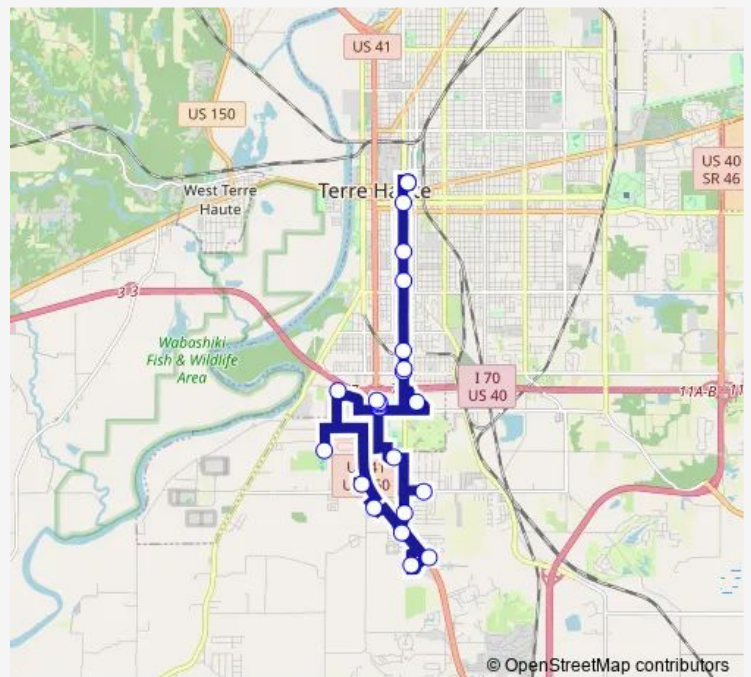

[Go to website](#)

Direction
 Bus Transfer Center — Bus Transfer Center
 23 stops
[Open route schedule](#)

- Bus Transfer Center
- 7th & Spang (South)
- 7th & Margaret (South)
- Old Navy *ON Request*
- Books-A-Million *ON Request*
- Office Max *ON Request*
- Holiday Inn *ON Request*
- Honey Creek Dr. & 3rd Pl.
- Happiness Bag *ON Request*
- Aldi's *ON Request*
- Kmart
- Ellis Plaza *ON Request*
- Walmart South
- Thomas Plaza *ON Request*
- 7th & Windsor
- Springhill Village *ON Request*
- Regional Hospital
- Westminster Village *ON Request*
- 7th & Margaret (North)
- 7th & Putnam (North)
- 7th & College (North)

Route schedule

Bus Transfer Center — Bus Transfer Center

Monday	06:15-17:15
Tuesday	06:15-17:15
Wednesday	06:15-17:15
Thursday	06:15-17:15
Friday	06:15-17:15
Saturday	06:15-17:15
Sunday	—

Route info

Direction: Bus Transfer Center

Stops: 23

Trip Duration: 0 hour 50 min

South 7th

7th & Walnut (North)

Bus Transfer Center

South 7th Bus time schedules and route maps are available in an offline PDF at busmaps.com. Use the busmaps.com website to see live bus times, train schedule or subway schedule, and step-by-step directions for all public transit in Terre Haute

The schedule is provided in the local timezone. Times with "(+1)" indicate departures on the next day.

PDF file created on 2025-01-16

2024 BusMaps.com - All Rights Reserved