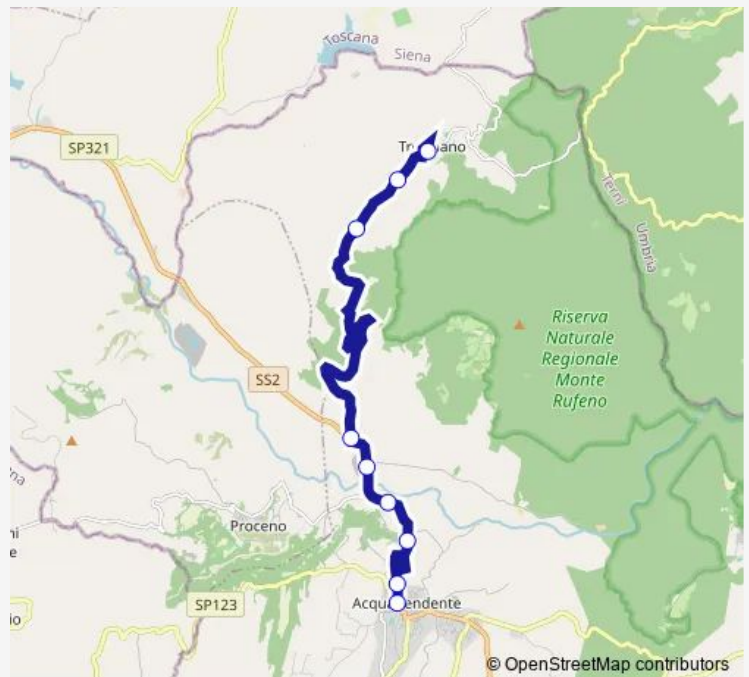

Bus Trevinano - Acquapendente # Ac39d

[Go to website](#)

Direction

ACQUAPENDENTE | Trevinano # f982 — ACQUAPENDENTE | Ist. OMNICOMPRESIVO LEONARDO DA VINCI # f847

9 stops

[Open route schedule](#)

ACQUAPENDENTE | Trevinano # f982

ACQUAPENDENTE | Via Cassia (Km 133) # f995

ACQUAPENDENTE | Via Cassia Via Marconi # f996

ACQUAPENDENTE | Ist. OMNICOMPRESIVO LEONARDO DA VINCI # f847

Route schedule

ACQUAPENDENTE | Trevinano # f982 — ACQUAPENDENTE | Ist. OMNICOMPRESIVO LEONARDO DA VINCI # f847

Monday	14:10
Tuesday	14:10
Wednesday	14:10
Thursday	14:10
Friday	14:10
Saturday	14:10
Sunday	—

Route info

Direction: ACQUAPENDENTE | Trevinano # f982

Stops: 9

Trip Duration: 0 hour 25 min

Bus time schedules and route maps are available in an offline PDF at busmaps.com. Use the busmaps.com website to see live bus times, train schedule or subway schedule, and step-by-step directions for all public transit in Acquapendente