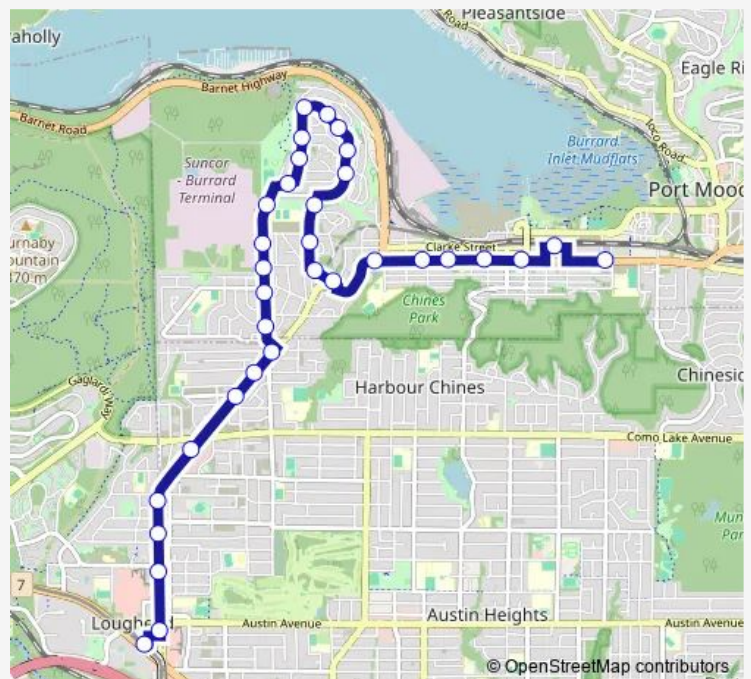

Southbound Glenayre Dr @ Angela Dr

Route schedule

Westbound St. Johns St @ Buller St — Lougheed Station @ Bay 6

Monday 04:42-00:02⁺¹

Tuesday 04:42-00:02⁺¹

Wednesday 04:42-00:02⁺¹

Thursday 04:42-00:02⁺¹

Friday 04:42-00:02⁺¹

Saturday 06:05-23:05

Sunday 07:05-23:15

Route info

Direction: Westbound St. Johns St @ Buller St

Stops: 33

Trip Duration: 0 hour 30 min

180 — Moody Centre Station/Lougheed Station

Southbound Glenayre Dr @ Valour Dr

Southbound Glenayre Dr @ Glencoe Dr

Southbound Glenayre Dr @ Caithness Cres

Southbound Clarke Rd @ Glenayre Dr

Southbound Clarke Rd @ Thompson Ave

Southbound Clarke Rd @ Kemsley Ave

Burquitlam Station @ Bay 6

Sunday 06:35-23:30

Route info

Direction: Lougheed Station @ Bay 6

Stops: 32

Trip Duration: 0 hour 24 min

Eastbound Cecile Dr @ 1000 Block

Eastbound Cecile Dr @ Highview Place

Eastbound St. Johns St @ Albert St